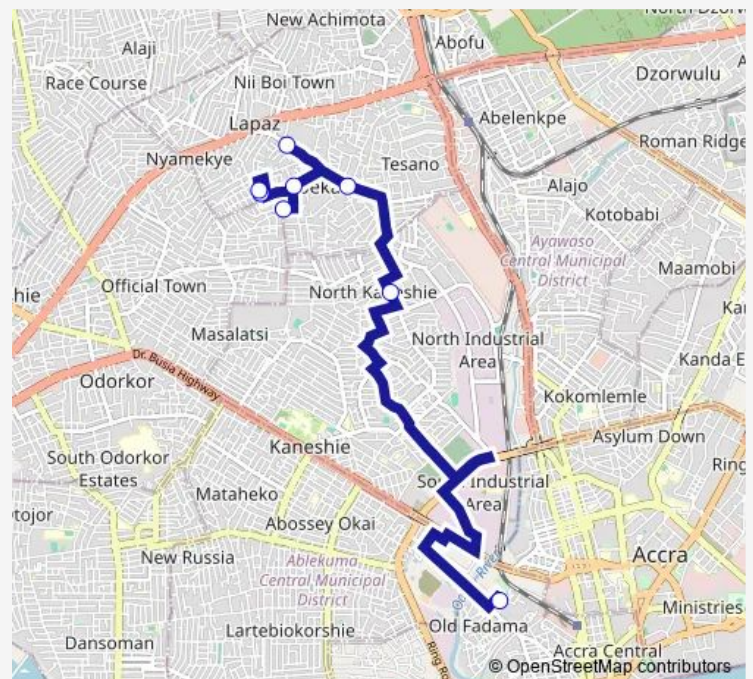

## Bus 366B Agboglobshie Station No. 2 to New Fadama

[Go to website](#)

Curve 366

Borla Junction 366

Primary School

Terminal New Fadama

### Route schedule

Terminal Agboglobshie Station No. 2 — Terminal New Fadama

Monday 10:17

Tuesday 10:17

Wednesday 10:17

Thursday 10:17

Friday 10:17

Saturday 10:17

### Route info

Direction: Terminal Agboglobshie Station No. 2

Stops: 8

Trip Duration: 1 hour 59 min

■ 366B — Agboglobshie Station No. 2 to New Fadama

366B Bus time schedules and route maps are available in an offline PDF at [busmaps.com](https://busmaps.com). Use the [busmaps.com](https://busmaps.com) website to see live bus times, train schedule or subway schedule, and step-by-step directions for all public transit in Accra