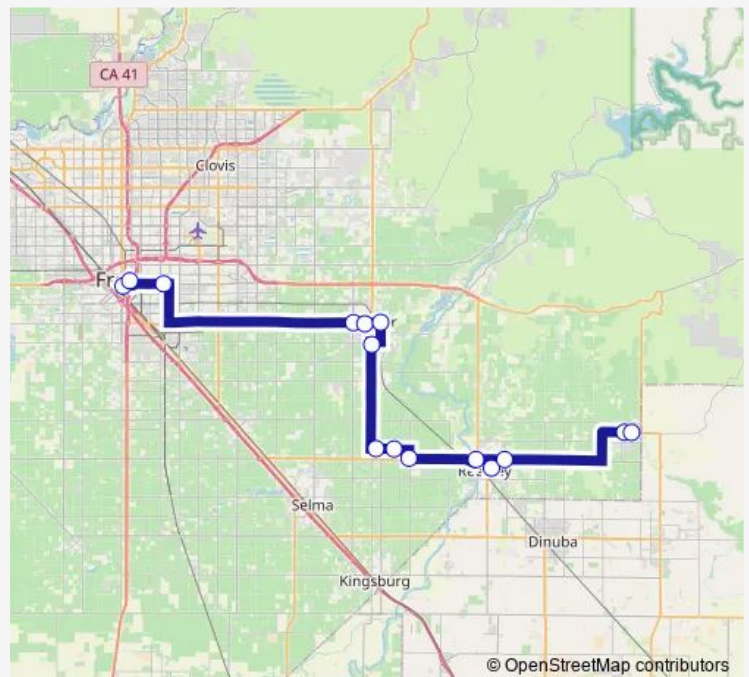

Mcdonalds Across from Reedley College

Reedley Community Center

Across Reedley Shopping Center

AC Market

Eaton Park

Route schedule

Bus Shelter on Van Ness — Eaton Park

Monday 10:00-15:45

Tuesday 10:00-15:45

Wednesday 10:00-15:45

Thursday 10:00-15:45

Friday 10:00-15:45

Saturday —

Sunday —

Route info

Direction: Bus Shelter on Van Ness

Stops: 15

Trip Duration: 1 hour 43 min

Orange Cove Transit

BusMaps

Direction

Amigos Market — Greyhound Station

15 stops

[Open route schedule](#)

Route info

Direction: Amigos Market

Stops: 15

Trip Duration: 1 hour 43 min

Direction

Amigos Market — Bus Shelter on Van Ness

15 stops

[Open route schedule](#)