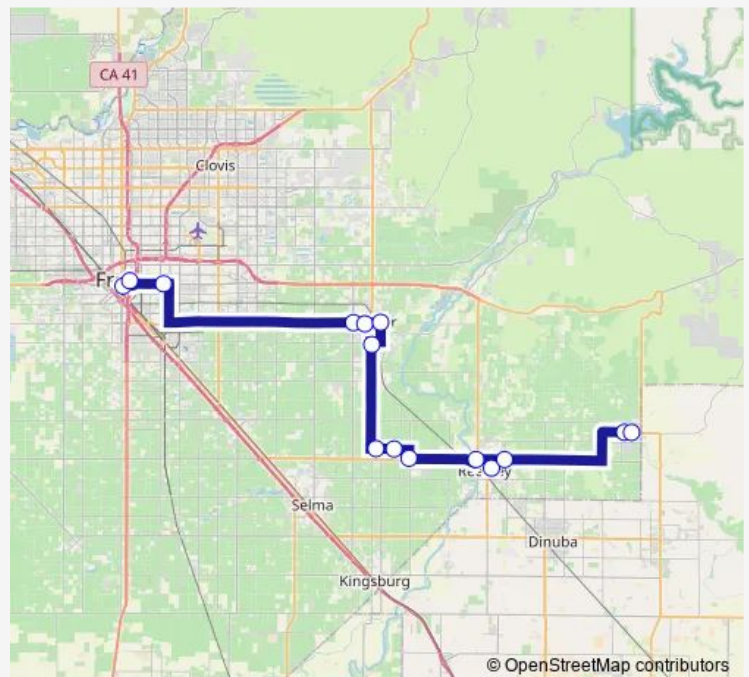

Mcdonalds Across from Reedley College

Reedley Community Center

Across Reedley Shopping Center

AC Market

Eaton Park

Route schedule

Bus Shelter on Van Ness — Eaton Park

Monday 10:00-15:45

Tuesday 10:00-15:45

Wednesday 10:00-15:45

Thursday 10:00-15:45

Friday 10:00-15:45

Saturday —

Sunday —

Route info

Direction: Bus Shelter on Van Ness

Stops: 15

Trip Duration: 1 hour 43 min

© OpenStreetMap contributors

Orange Cove Transit

BusMaps

Direction

Amigos Market — Greyhound Station

15 stops

Sunday —

Route info

Direction: Amigos Market

Stops: 15

Trip Duration: 1 hour 43 min

Direction

Amigos Market — Bus Shelter on Van Ness

15 stops