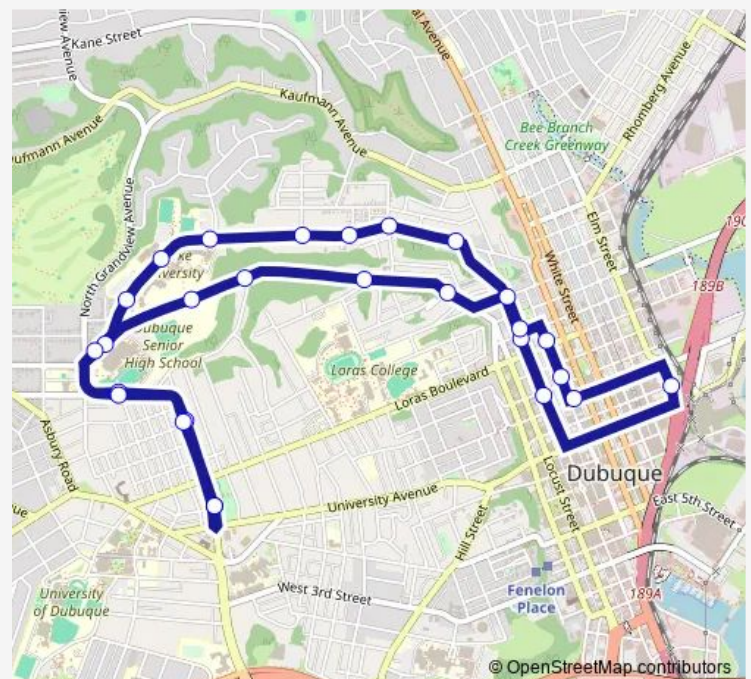

Saturday —

Sunday —

Route info

Direction: Midtown Transfer

Stops: 27

Trip Duration: 0 hour 27 min

Clarke University

Clarke University South Parking Lot

Senior High School Wb

Grandview Ave and Algona St

Grandview Ave and Delaware St

Midtown Transfer

Direction

Midtown Transfer — Midtown Transfer

19 stops

[Open route schedule](#)

University Ave near Ethel Ave

Plaza 20

VA Clinic

Harbor Freight

South Grandview Ave and Dodge St

South Grandview Ave and Bryant St

South Grandview Ave and Plymouth Ct

South Grandview Ave and Southern Ave

Thursday 08:30-18:30

Friday 08:30-18:30

Saturday —

Sunday —

Route info

Direction: Midtown Transfer

Stops: 19

Trip Duration: 0 hour 27 min