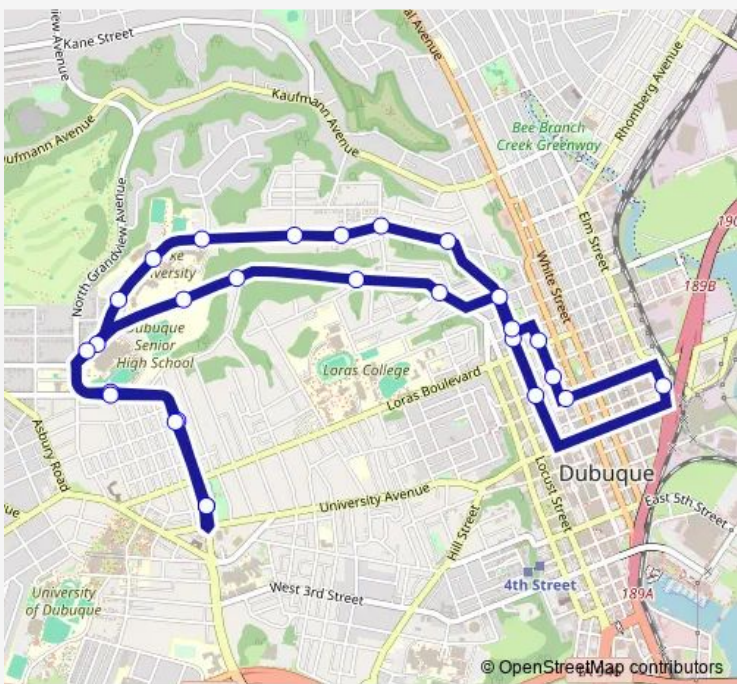

**Direction**  
 Midtown Transfer — Midtown Transfer  
 27 stops  
[Open route schedule](#)

- Midtown Transfer
- North Grandview Ave and Delaware St
- North Grandview Ave and Algona St
- Senior High School Eb
- West Locust St and Clarke University Trail
- West Locust St and Rosedale Ave
- West Locust St and Kirkwood St
- West Locust St and Angella St
- Main St and 15th St Sb
- Main St and 12th St
- Intermodal Transfer
- 11th St and Iowa St
- Iowa St and 12th St
- Iowa St and Loras Blvd
- Main St and 15th St Nb
- Main St and 17th St
- Clarke Dr and Madison St
- Clarke Dr and Foye St
- Clarke Dr and Harold St
- Clarke Dr and Woodworth St
- Clarke Dr and Clarke Crest Dr

Org — Orange Weekday BusMaps

Clarke University

Clarke University South Parking Lot

Senior High School Wb

Grandview Ave and Algona St

Grandview Ave and Delaware St

Midtown Transfer

Delhi St and 5th St

University Ave and North Algona St

University Ave and O'Hagen St Wb

University Ave and Finley St Wb

University Ave near Ethel Ave

Plaza 20

VA Clinic

Harbor Freight

South Grandview Ave and Dodge St

South Grandview Ave and Bryant St

South Grandview Ave and Plymouth Ct

South Grandview Ave and Southern Ave

North Grandview Ave and HWY 20

North Grandview Ave and West 3rd St