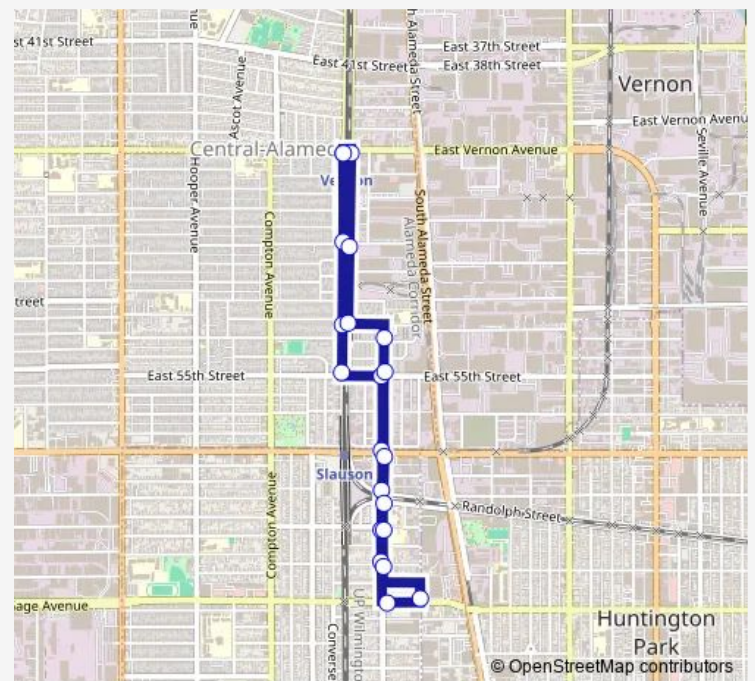

Holmes & 60th St. (Southbound)

Holmes & 62nd St. (Southbound)

Gage & Holmes Ave. (Northbound)

Wilmington & Gage Ave. (Northbound)

Holmes & 62nd St. (Northbound)

Holmes & 60th St. (Northbound)

Holmes & Randolph St. (Northbound)

Holmes & Slauson Ave. (Northbound)

Holmes & 55th St. (Northbound)

Holmes & 53rd St. (Northbound)

Long Beach & 52nd St. (Northbound)

Long Beach & 48th Place. (Northbound)

Long Beach & Vernon Ave. (Northbound)

Long Beach & Vernon Ave (Southbound)

Route schedule

Long Beach & Vernon Ave (Southbound) — Long Beach & Vernon Ave (Southbound)

Monday 06:06-19:14

Tuesday 06:06-19:14

Wednesday 06:06-19:14

Thursday 06:06-19:14

Friday 06:06-19:14

Saturday 09:06-17:54

Sunday 09:06-17:54

Route info

Direction: Long Beach & Vernon Ave (Southbound)

Stops: 21

Trip Duration: 0 hour 16 min

Pueblo Del Rio — Dash Pueblo Del Rio