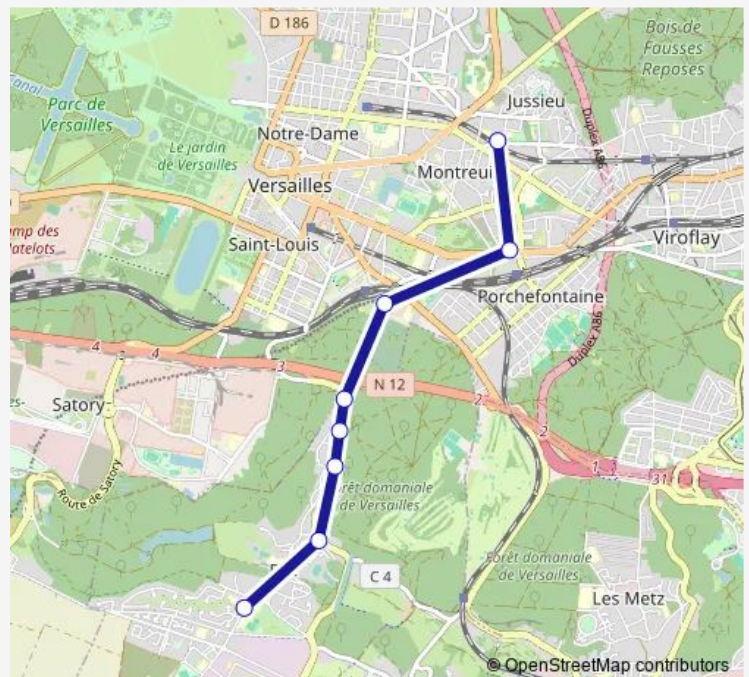

Bus 39-40 B 39-40 B Versailles - Buc (MLK/LFA)

[Go to website](#)

Direction

MLK / Lfa — Gare de Montreuil

8 stops

[Open route schedule](#)

MLK / Lfa

Ville

Genevrière

Sente du Haras

Cerf Volant

Cour de Buc - Gare des Chantiers

Porchefontaine

Gare de Montreuil

Route schedule

MLK / Lfa — Gare de Montreuil

Monday	—
Tuesday	—
Wednesday	13:45
Thursday	16:35
Friday	16:35
Saturday	—
Sunday	—

Route info

Direction: MLK / Lfa

Stops: 8

Trip Duration: 0 hour 23 min

39-40 B — 39-40 B Versailles - Buc (MLK/LFA)

Direction

Genevrière

Ville

ZI Nord

MLK / Lfa

Route schedule

Gare de Montreuil — MLK / Lfa

Monday	—
Tuesday	—
Wednesday	08:07
Thursday	08:07
Friday	08:07
Saturday	—
Sunday	—

Route info