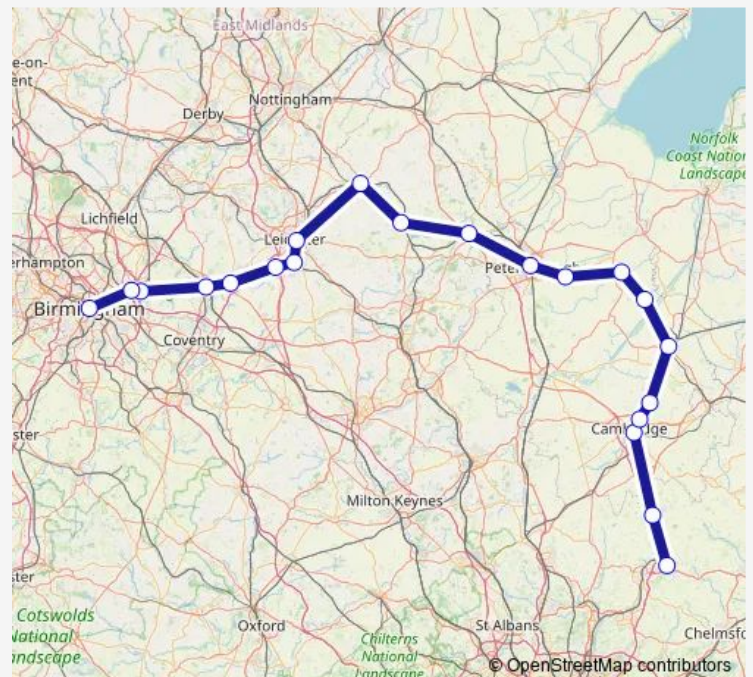

Rail Xc:Ssd->Bhm XC train service from SSD to Bhm

[Go to website](#)

Direction

Stansted Airport — Birmingham New Street

21 stops

[Open route schedule](#)

Stansted Airport

Audley End

Cambridge

Cambridge North

Waterbeach

Ely

Manea

March

Whittlesea

Peterborough

Stamford

Oakham

Melton Mowbray

Leicester

South Wigston

Narborough

Hinckley

Nuneaton

Coleshill Parkway

Water Orton

Birmingham New Street

Route schedule

Stansted Airport — Birmingham New Street

Monday 05:27-20:21

Tuesday 05:27-20:21

Wednesday 05:27-20:21

Thursday 05:27-20:21

Friday 05:27-20:21

Saturday 05:27-19:27

Sunday 10:27-19:27

Route info

Direction: Stansted Airport

Stops: 21

Trip Duration: 3 hour 18 min

Xc:Ssd->Bhm — XC train service from SSD to Bhm