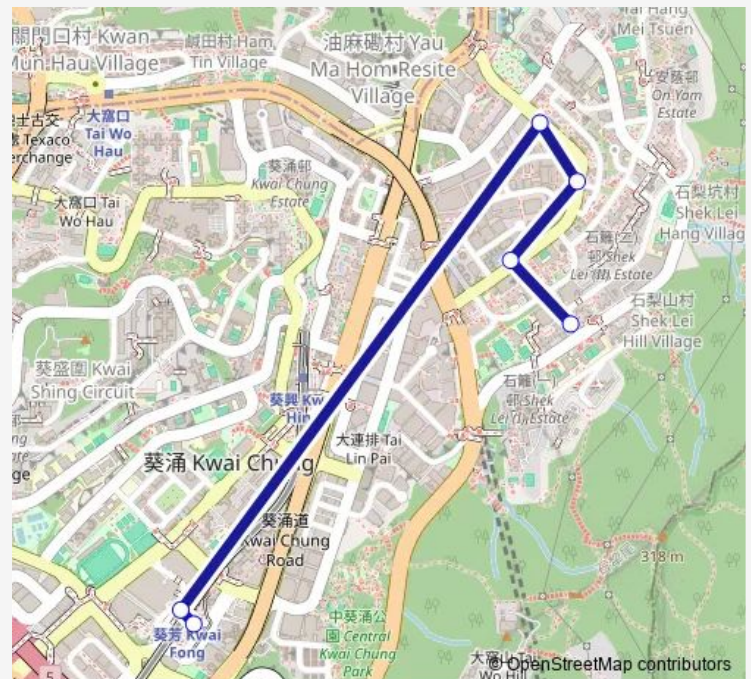

Friday 07:35-08:05

Saturday —

Sunday —

Route info

Direction: [Kmb] Shek LEI Commercial Complex

Stops: 6

Trip Duration: 0 hour 17 min

31p — Shek LEI Commercial Complex - Kwai Fong Station