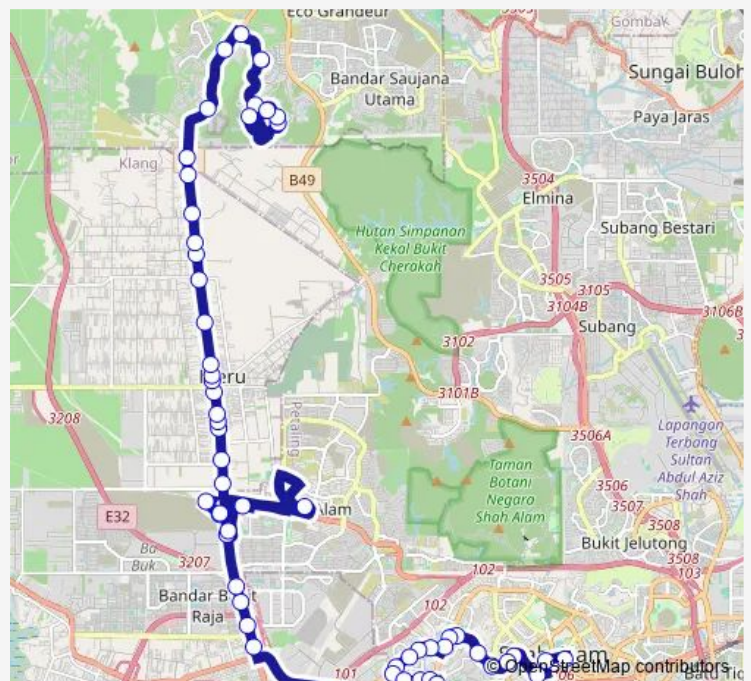

Monday 06:20-20:00

Tuesday 06:20-20:00

Wednesday 06:20-20:00

Thursday 06:20-20:00

Friday 06:20-20:00

Saturday 06:20-20:00

Sunday 06:20-20:00

Route info

Direction: (M) Sa786 Hentian Bandar Seksyen 14

Stops: 56

Trip Duration: 0 hour 50 min

753 — Hentian Bandar Shah Alam ~ Uitm Puncak Alam

Rumah Teres

BDR BKT Raja

BDR Ellis

Maybank Setia Alam (Opp)