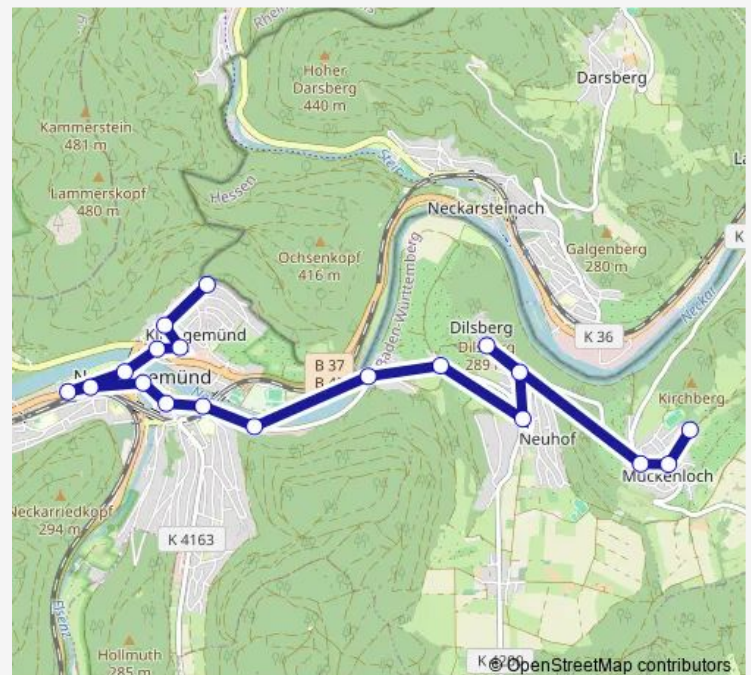

### Route schedule

Mückenloch, Friedhof — Neckargemünd, Bahnhof

Monday	—
Tuesday	—
Wednesday	—
Thursday	—
Friday	—
Saturday	16:47-18:47
Sunday	10:47-18:47

### Route info

Direction: Mückenloch, Friedhof

Stops: 14

Trip Duration: 0 hour 19 min

## Route info

Direction: Mückenloch, Friedhof

Stops: 13

Trip Duration: 0 hour 30 min

## Route info

Direction: Dilsberg, Vor dem Tor

Stops: 18

Trip Duration: 0 hour 30 min