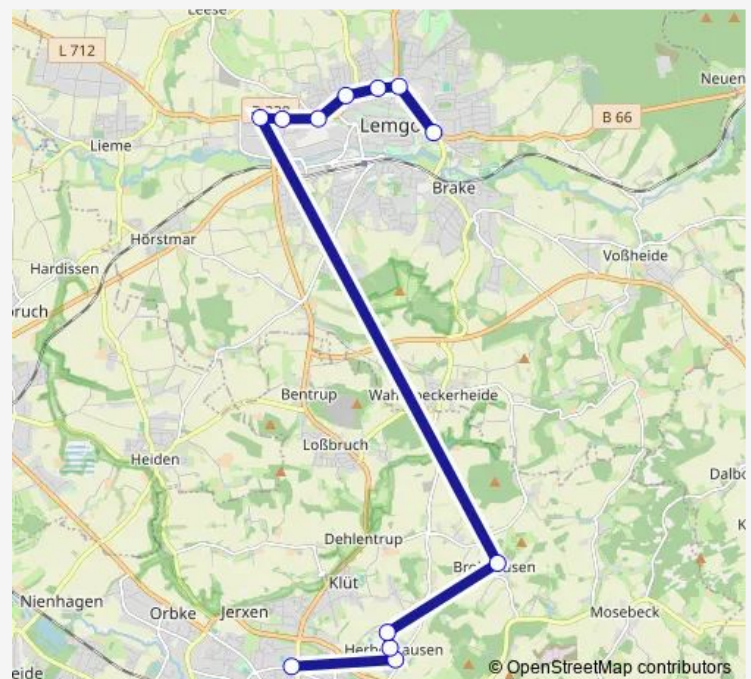

Lemgo, Konsul-Wolff-Straße

Lemgo, Bismarckstraße

Route schedule

Detmold, A-H-F-Schule — Lemgo, Bismarckstraße

Monday 13:39

Tuesday 13:39

Wednesday 13:39

Thursday 13:39

Friday 13:39

Saturday —

Sunday —

Route info

Direction: Detmold, A-H-F-Schule

Stops: 12

Trip Duration: 0 hour 32 min

753

Direction

Lemgo, Bismarckstraße — Detmold, A-H-F-Schule

11 stops

[Open route schedule](#)

Lemgo, Bismarckstraße

Lemgo, Konsul-Wolff-Straße

Lemgo, Richard-Wagner-Straße

Lemgo, Gosebrede

Thursday 13:29

Friday 13:29

Saturday —

Sunday —

Route info

Direction: Detmold, Waldorfschule

Stops: 30

Trip Duration: 0 hour 56 min