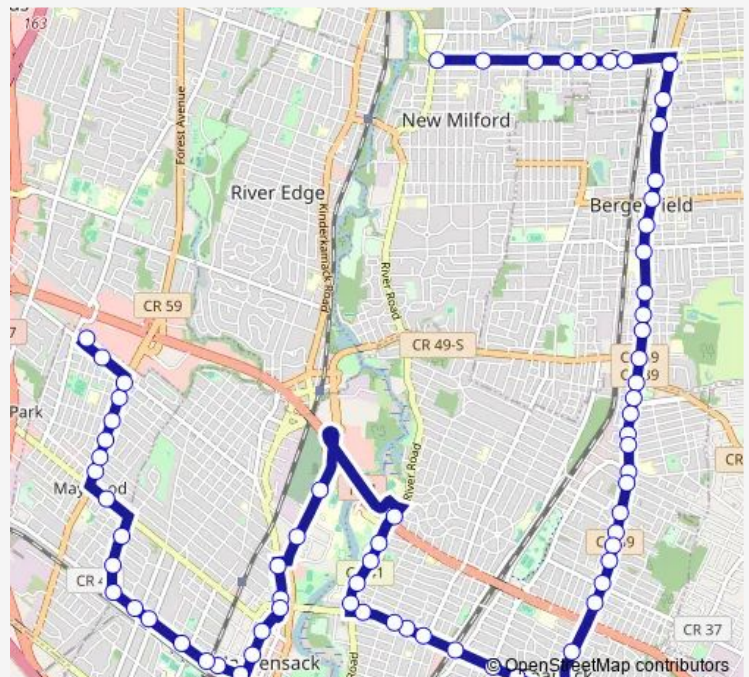

Washington AVE AT Main St

Washington AVE AT Bedford Ave

Washington AVE AT Clinton Ave

Washington AVE BTW W Broad & ELM Sts

Washington AVE AT Miller St

Washington AVE AT West Englewood Ave

Washington AVE AT NEW Bridge Road

Teaneck RD AT Liberty Rd

Teaneck RD AT Armory Pl

Teaneck RD AT Elmer Pl

Route schedule

Madison AVE AT River Rd — Bergen Town Center

Monday 09:11-21:06

Tuesday 09:11-21:06

Wednesday 09:11-21:06

Thursday 09:11-21:06

Friday 09:11-21:06

Saturday 09:11-21:06

Sunday —

Route info

Direction: Madison AVE AT River Rd

Stops: 71

Trip Duration: 0 hour 47 min

Teaneck RD AT Sackville St

Teaneck RD AT Bilton St

Teaneck RD AT Tryon Ave

Teaneck RD AT Amsterdam Ave

Teaneck RD AT State St

Teaneck RD AT West Englewood Ave

Teaneck RD AT Bogert St

Teaneck RD AT Genesee Ave