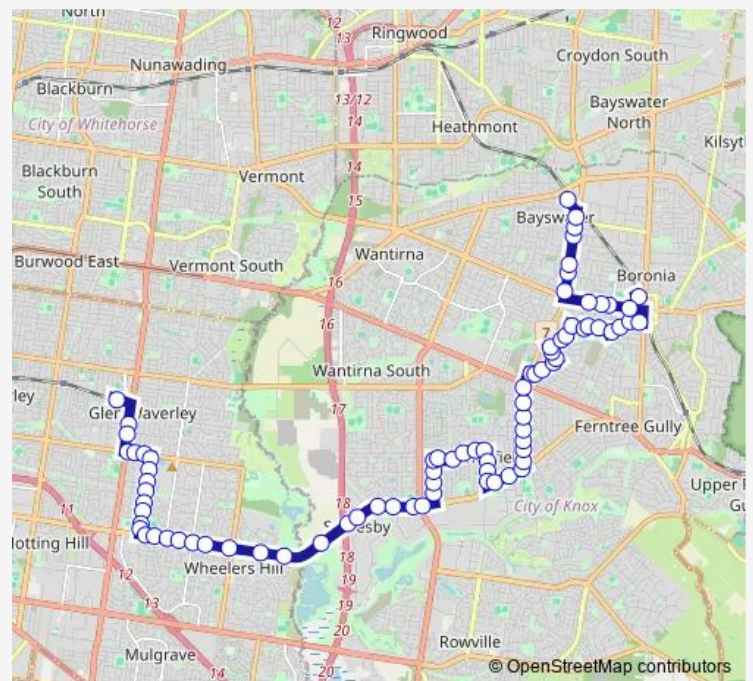

Bailey St/Maryborough Rd (Boronia)

Rankin Rd/Maryborough Rd (Boronia)

Rankin Rd/Western Rd (Boronia)

Manuka Dr/Western Rd (Boronia)

Blind Creek/Manuka Dr (Boronia)

Park Bvd/Manuka Dr (Ferntree Gully)

Route schedule

Bayswater Station/Station St (Bayswater) — Glen Waverley Station/Railway Pde (Glen Waverley)

Monday 05:53-21:25

Tuesday 05:53-20:24

Wednesday 05:53-20:24

Thursday 05:53-20:24

Friday 05:53-20:24

Saturday 07:12-21:25

Sunday 09:03-21:12

Route info

Direction: Bayswater Station/Station St (Bayswater)

Stops: 74

Trip Duration: 0 hour 52 min

753 — Bayswater - Glen Waverley

Fairhills PS/Manuka Dr (Ferntree Gully)

Johnson Dr/Loretto Ave (Ferntree Gully)

Linda Cres/Johnson Dr (Ferntree Gully)

Bursaria Ave/Johnson Dr (Ferntree Gully)

Applegum Cres/Johnson Dr (Ferntree Gully)

Scoresby Rd/Applegum Cres (Ferntree Gully)

Burwood Hwy/Scoresby Rd (Ferntree Gully)