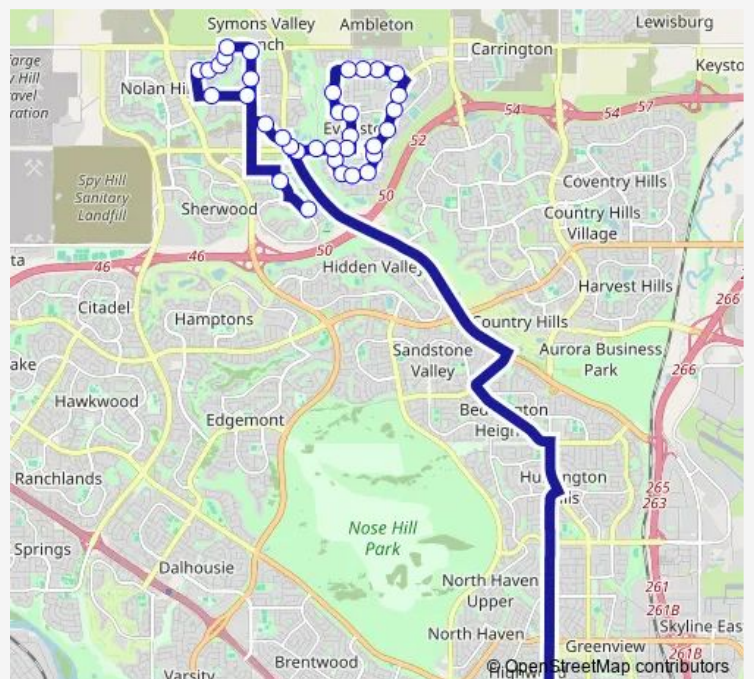

NB Symons Valley PY @ Evanston WY NW

NB Symons Valley PY @ N. of Evanston WY NW

WB Evanston DR @ Evanscrest GA Nw

WB Evanston DR @ Evanston HL Nw

WB Evanston DR @ Evansfield GA Nw

WB Evanston DR @ 24 ST Nw

SB Evanston DR @ Evansborough GA Nw

SB Evanston DR @ Evansridge CI Nw

EB Evanston RD @ Evansridge DR Nw

SB Evanspark BV @ Evanston DR Nw

SB Evanspark BV @ Evansview GA Nw

WB Symons Valley PY @ Evanspark BV Nw

### Route schedule

EB Symons Valley PY @ Symons Valley RD Nw — EB 40 AV NW @ 4 ST Nw

Monday 07:52

Tuesday 07:52

Wednesday 07:52

Thursday 07:52

Friday 07:52

Saturday —

### Route info

Direction: EB Symons Valley PY @ Symons Valley RD Nw

Stops: 45

Trip Duration: 0 hour 58 min

753 — Fowler/Evanston/Sagehill/ Kincora

WB Symons Valley PY @ Evanston VW (West Leg) Nw

WB Symons Valley Py @ Sage Meadows Gr Nw