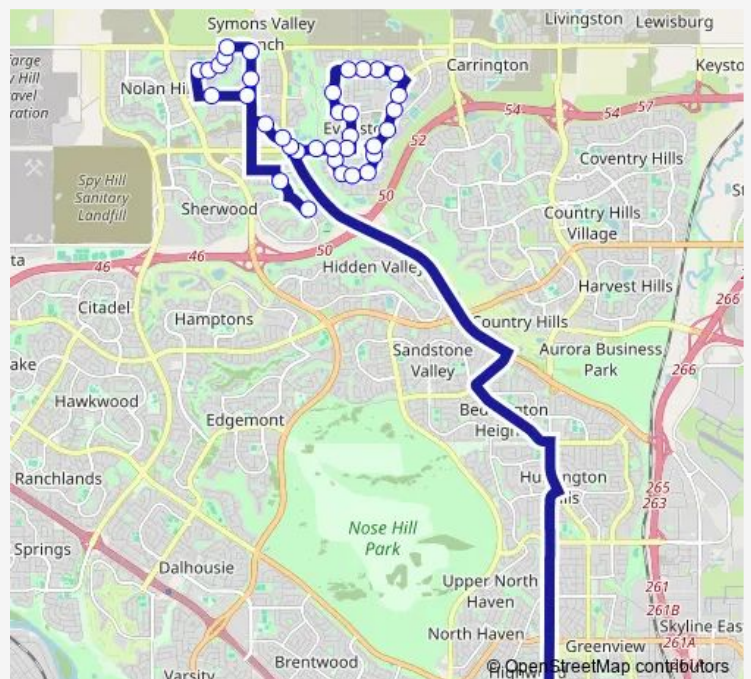

WB Symons Valley PY @ Evanspark BV Nw

Route schedule

EB Symons Valley PY @ Symons Valley RD Nw — EB 40 AV NW @ 4 ST Nw

Monday 07:52

Tuesday 07:52

Wednesday 07:52

Thursday 07:52

Friday 07:52

Saturday —

Sunday —

Route info

Direction: EB Symons Valley PY @ Symons Valley RD Nw

Stops: 45

Trip Duration: 0 hour 58 min

753 — Fowler/Evanston/Sagehill/ Kincora

WB Symons Valley PY @ Evanston VW (West Leg) Nw

WB Symons Valley Py @ Sage Meadows Gr Nw

NB Symons Valley RD @ Symons Valley PY Nw

WB Sage Hill Dr @ Symons Valley Rd Nw

WB Sage Hill DR @ Sage Hill GD Nw

WB Sage Valley Blvd @ Sage Hill Dr Nw

WB Sage Valley BV @ Sage Valley RD Nw

Monday 15:40

Tuesday 15:40

Wednesday 15:40

Thursday 15:40

Friday 13:55

Saturday —

Sunday —

Route info