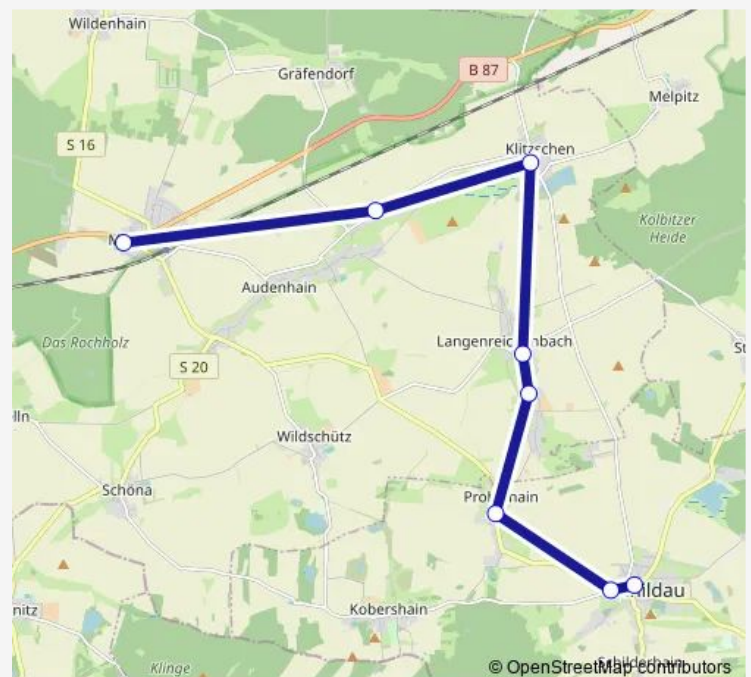

Friday 06:20-16:28

Saturday —

Sunday —

Route info

Direction: Kobershain (Schildau)

Stops: 6

Trip Duration: 0 hour 12 min

Direction

Mockrehna, Schule — Schildau (Gneisenaustadt),
Karl-Liebknecht-Str.

15 stops

[Open route schedule](#)

Mockrehna, Schule

Mockrehna, Bahnhof (Bus)

Audenhain (Mockrehna), Kirche

Audenhain (Mockrehna), Post

Audenhain (Mockrehna), Waage

Direction: Mockrehna, Schule

Stops: 15

Trip Duration: 0 hour 28 min

Direction

Langenreichenbach (Mockrehna), Hauptstr. — Schildau (Gneisenaustadt), Karl-Liebknecht-Str.

8 stops

[Open route schedule](#)

Langenreichenbach (Mockrehna), Hauptstr.

Thursday 07:05-15:32

Friday 07:05-15:32

Saturday —

Sunday —

Route info

Direction: Schildau (Gneisenaustadt), Karl-Liebknecht-Str.

Stops: 8

Trip Duration: 0 hour 23 min