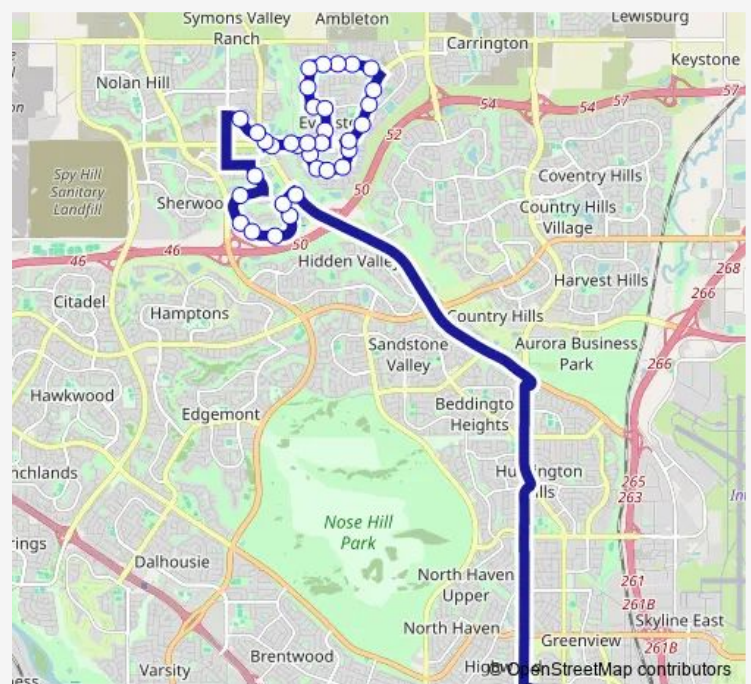

NB Symons Valley PY @ Evanston WY NW

NB Symons Valley PY @ N. of Evanston WY NW

WB Evanston DR @ Evanscrest GA Nw

WB Evanston DR @ Evanston HL Nw

WB Evanston DR @ Evansfield GA Nw

WB Evanston DR @ 24 ST Nw

SB Evanston DR @ Evansborough GA Nw

SB Evanston DR @ Evansridge CI Nw

EB Evanston RD @ Evansridge DR Nw

SB Evanspark BV @ Evanston DR Nw

SB Evanspark BV @ Evansview GA Nw

WB Symons Valley PY @ Evanspark BV Nw

### Route schedule

EB Symons Valley PY @ Symons Valley RD Nw — EB 40 AV NW @ 4 ST Nw

Monday 07:52-08:14

Tuesday 07:52-08:14

Wednesday 07:52-08:14

Thursday 07:52-08:14

Friday 07:52-08:14

Saturday —

### Route info

Direction: EB Symons Valley PY @ Symons Valley RD Nw

Stops: 35

Trip Duration: 0 hour 58 min

753 — Fowler/Evanston/Sagehill/ Kincora

WB Symons Valley PY @ Evanston VW (West Leg) Nw

WB Symons Valley Py @ Sage Meadows Gr Nw