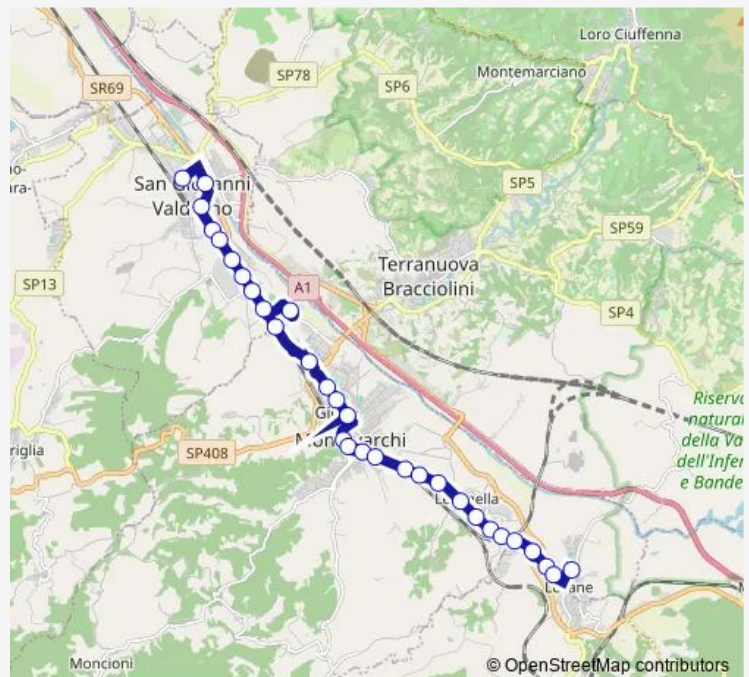

Ospedale Del Valdarno

Route schedule

Levane Coop — San Giovanni Valdarno Coop

Monday 06:00-19:30

Tuesday 06:00-19:30

Wednesday 06:00-19:30

Thursday 06:00-19:30

Friday 06:00-19:30

Saturday 06:00-19:30

Sunday —

Route info

Direction: Levane Coop

Stops: 32

Trip Duration: 0 hour 28 min

Ss.69 Di Fronte Nc.4

Bivio S.Giovanni Sud

San Giovanni Valdarno Coop

Direction

San Giovanni Valdarno Coop — Levane Coop

31 stops

[Open route schedule](#)

San Giovanni Valdarno Coop

S.Giovanni Monumento

S.Giovanni Valentino

Monday 06:30-20:00

Tuesday 06:30-20:00

Wednesday 06:30-20:00

Thursday 06:30-20:00

Friday 06:30-20:00

Saturday 06:30-20:00

Sunday —

Route info