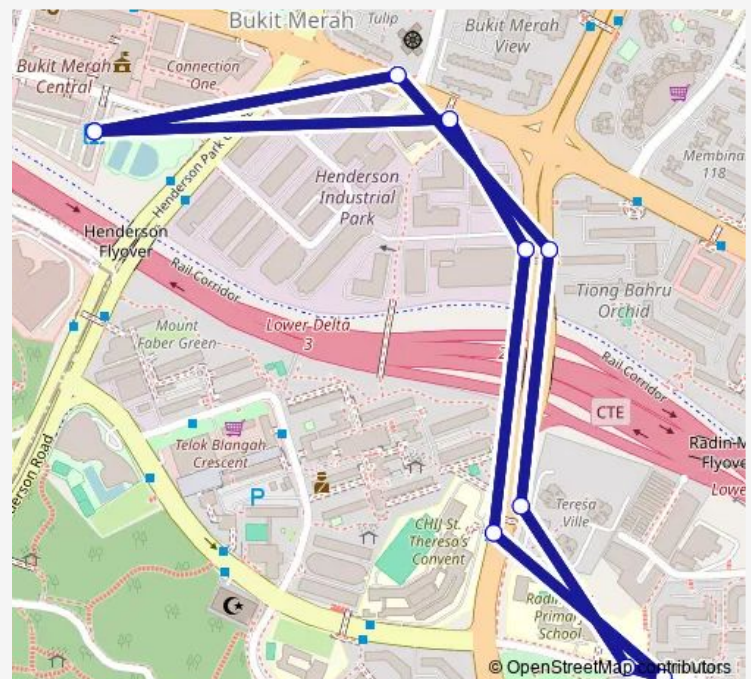

### Direction

Bt Merah Int — Bt Merah Int

10 stops

[Open route schedule](#)

Bt Merah Int

Blk 119

Opp Cendex Ctr

Opp St. Theresa's Convent

### Route schedule

Bt Merah Int — Bt Merah Int

Monday	06:40
Tuesday	06:40
Wednesday	06:40
Thursday	06:40
Friday	06:40
Saturday	—
Sunday	—

### Route info

Direction: Bt Merah Int

Stops: 10

Trip Duration: 0 hour 16 min

■ 131m

BusMaps

131m Bus time schedules and route maps are available in an offline PDF at [busmaps.com](https://busmaps.com). Use the [busmaps.com](https://busmaps.com) website to see live bus times, train schedule or subway schedule, and step-by-step directions for all public transit in Singapore