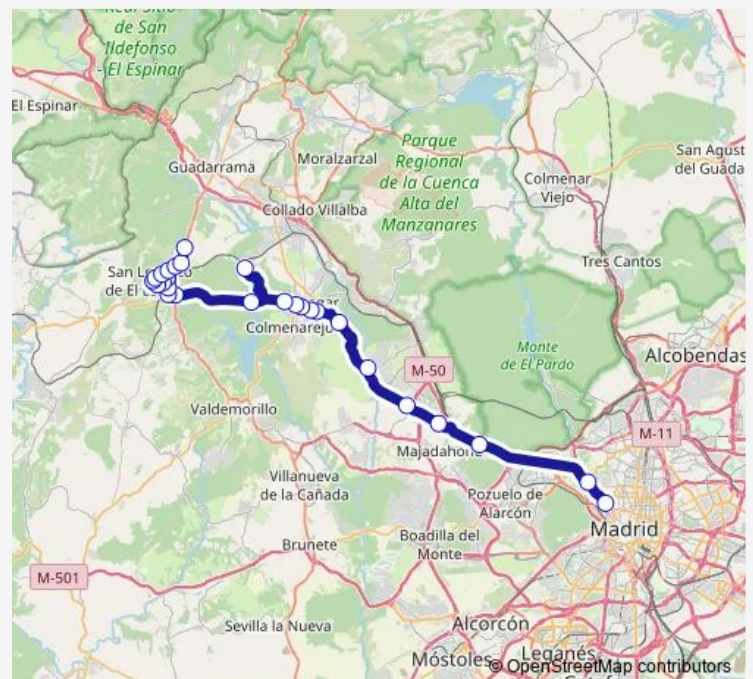

Escuela Universitaria DE Estadística

Av.Puerta DE Hierro-Agronomos

### Route schedule

Est. DE Autobuses DE S.L.De EL Escorial — Pº-moret-Moncloa

Monday 01:45-22:30

Tuesday 01:45-22:30

Wednesday 01:45-22:30

Thursday 01:45-22:30

Friday 01:45-22:30

Saturday 01:45-22:30

### Route info

Direction: Est. DE Autobuses DE S.L.De EL Escorial

Stops: 21

Trip Duration: 0 hour 0 min

## Route info

Direction: Pºmoret-Moncloa

Stops: 27

Trip Duration: 0 hour 0 min

Ctra.M600-Hospital EL Escorial

Ctra.M600-Urb.La Pizarra