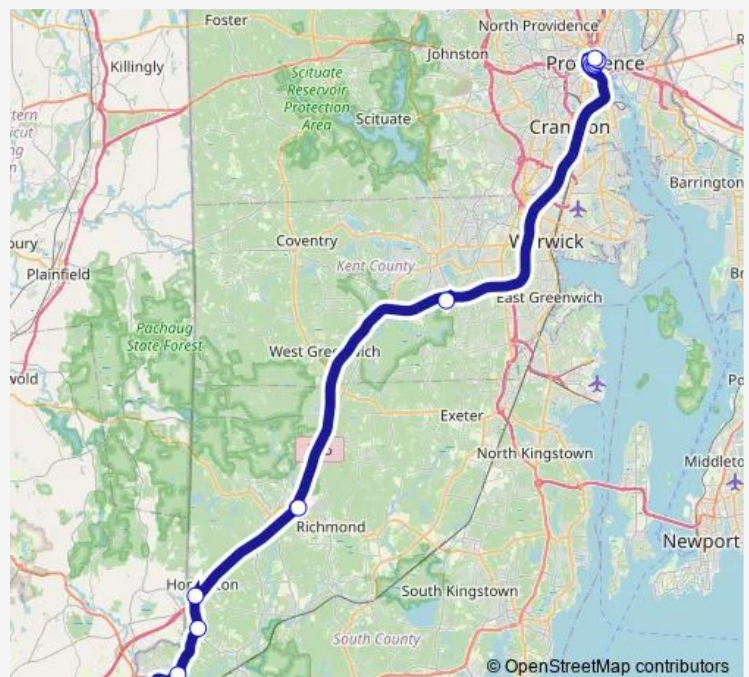

RI-3 opposite Maxson Hill

RI-3 after Milrose

Westerly Railroad Station

Route schedule

Rhode Island Convention Center (Sabin) — Westerly Railroad Station

Monday 05:37-17:08

Tuesday 05:37-17:08

Wednesday 05:37-17:08

Thursday 05:37-17:08

Friday 05:37-17:08

Saturday —

Sunday —

Route info

Direction: Rhode Island Convention Center (Sabin)

Stops: 12

Trip Duration: 1 hour 8 min

95x — Westerly Express

Direction

Westerly Railroad Station — Turks Head (Weybosset before Post Office)

15 stops

[Open route schedule](#)

Westerly Railroad Station

Westerly Town Hall

Grove before Wilcox

Westminster Street

Weybosset before Richmond

Weybosset & Eddy

Turks Head (Weybosset before Post Office)

Route schedule

Westerly Railroad Station — Turks Head (Weybosset before Post Office)

Monday 06:00-15:40