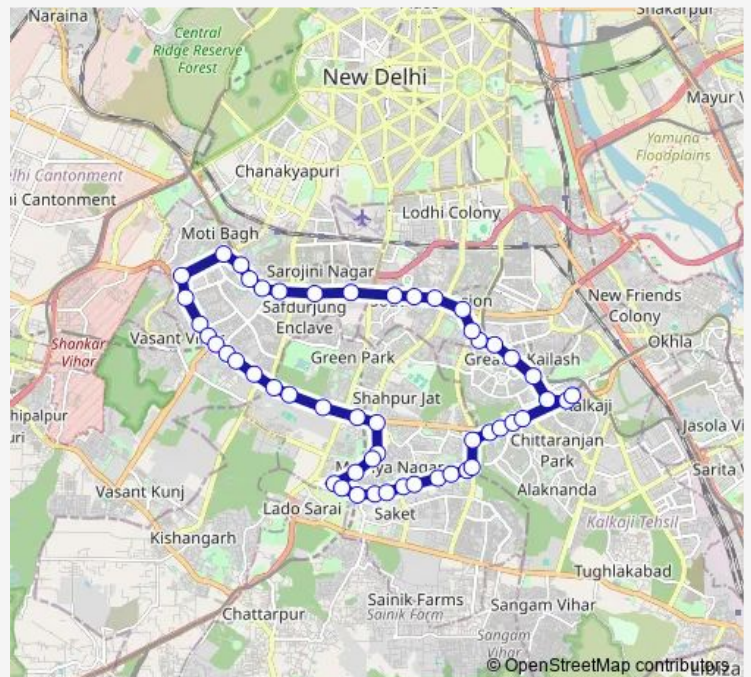

Shanti Niketan

Swami Malai Mandir

R K Puram Sec-5

Route schedule

Nehru Place Terminal — Nehru Place Terminal

Monday 04:45-21:40

Tuesday 04:45-21:40

Wednesday 04:45-21:40

Thursday 04:45-21:40

Friday 04:45-21:40

Saturday 04:45-21:40

Sunday 04:45-21:40

Route info

Direction: Nehru Place Terminal

Stops: 51

Trip Duration: 1 hour 38 min