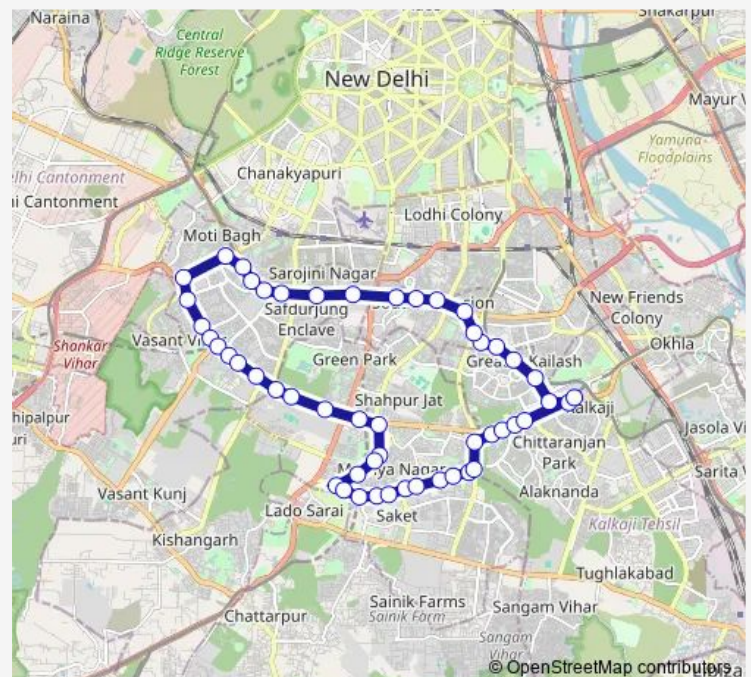

Shanti Niketan

Swami Malai Mandir

R K Puram Sec-5

Route schedule

Nehru Place Terminal — Nehru Place Terminal

Monday 04:45-21:40

Tuesday 04:45-21:40

Wednesday 04:45-21:40

Thursday 04:45-21:40

Friday 04:45-21:40

Saturday 04:45-21:40

Sunday 04:45-21:40

Route info

Direction: Nehru Place Terminal

Stops: 51

Trip Duration: 1 hour 38 min