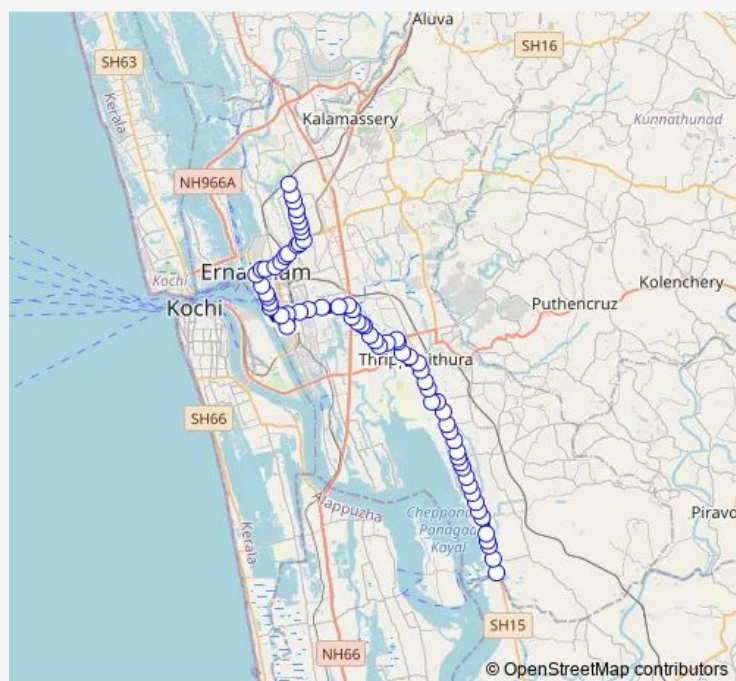

Saturday 06:00

Sunday 06:00

Route info

Direction: Poothota

Stops: 69

Trip Duration: 1 hour 30 min

Choorakkad Junction

Kinar