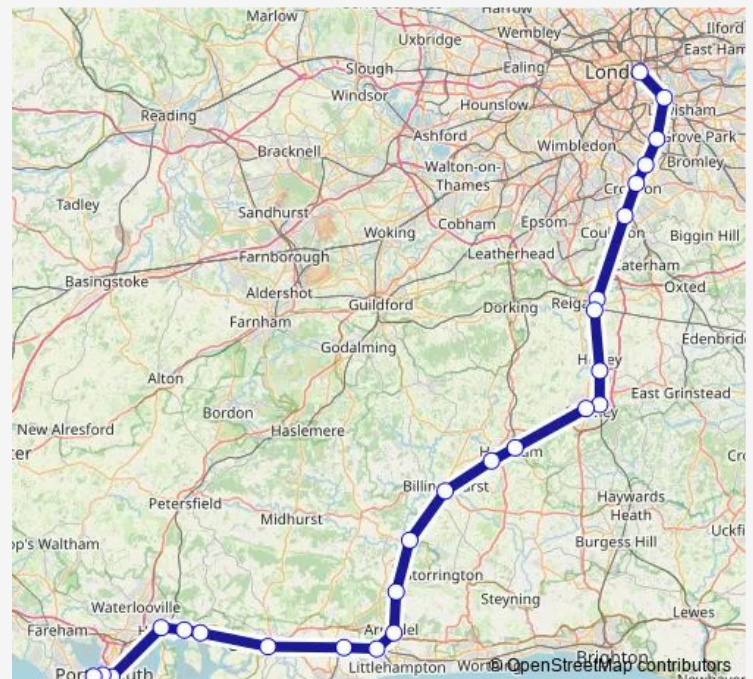

East Croydon

Purley

Earlswood (Surrey)

Gatwick Airport

Three Bridges

Haywards Heath

Wivelsfield

Burgess Hill

### Route schedule

London Bridge — Portsmouth Harbour

Monday —

Tuesday —

Wednesday —

Thursday —

Friday —

Saturday —

### Route info

Direction: London Bridge

Stops: 29

Trip Duration: 2 hour 16 min

■ Sn:Lbg->Pmh — SN train service from LBG to Pmh

Bosham

Nutbourne

Southbourne