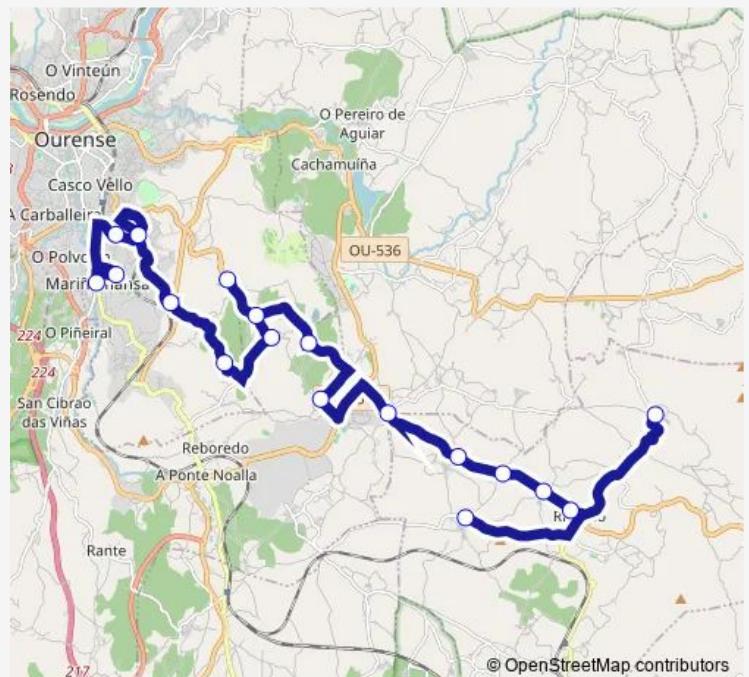

Route schedule

Santo Cristo — San Xes

Monday 17:50

Tuesday 14:20

Wednesday 14:20

Thursday —

Friday 14:20

Saturday —

Sunday —

Route info

Direction: Santo Cristo

Stops: 18

Trip Duration: 0 hour 50 min

XG690006 — Santo Cristo-SAN Xes

BusMaps

Direction

San Xes — Santo Cristo

18 stops

[Open route schedule](#)

San Xes

Figueiredo

Rioseco (diante concello)

SAN Lourenzo

Siabal 2

Tuesday 07:27

Wednesday 07:27

Thursday —

Friday 07:27

Saturday —

Sunday —

Route info

Direction: San Xes