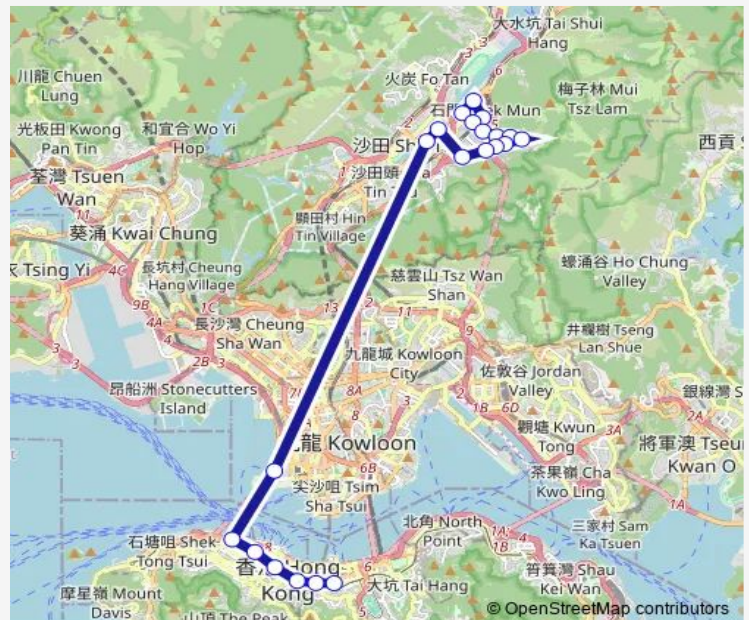

[Kmb+Ctb] Shek MUN Estate BUS Terminus/
Shek MUN Estate[[Kmb] Shek MUN Estate BUS Terminus][Lwb] Shek MUN BUS Terminus — [Ctb] Fleming Road, Hennessy Road[[Kmb+Ctb] Fleming Road/
Fleming Road, Hennessy Road[[Kmb] Fleming Road

Monday	07:19-07:55
Tuesday	07:19-07:55
Wednesday	07:19-07:55
Thursday	07:19-07:55
Friday	07:19-07:55
Saturday	—
Sunday	—

Route info

Direction: [Kmb+Ctb] Shek MUN Estate BUS Terminus/
Shek MUN Estate[[Kmb] Shek MUN Estate BUS Terminus][Lwb] Shek MUN BUS Terminus

Stops: 21

Trip Duration: 1 hour 26 min

Kwong Yuen Estate, Kwong SIN Street[[Kmb] Banyan House][Lwb] Banyan House

[Ctb] Hang Seng University OF Hong Kong, Kwong SIN Street[[Kmb+Ctb] THE Hang Seng University OF Hong Kong/
Hang Seng University OF Hong Kong, Kwong SIN Street[[Kmb] THE Hang Seng University OF Hong Kong][Lwb] THE Hang Seng University OF Hong Kong