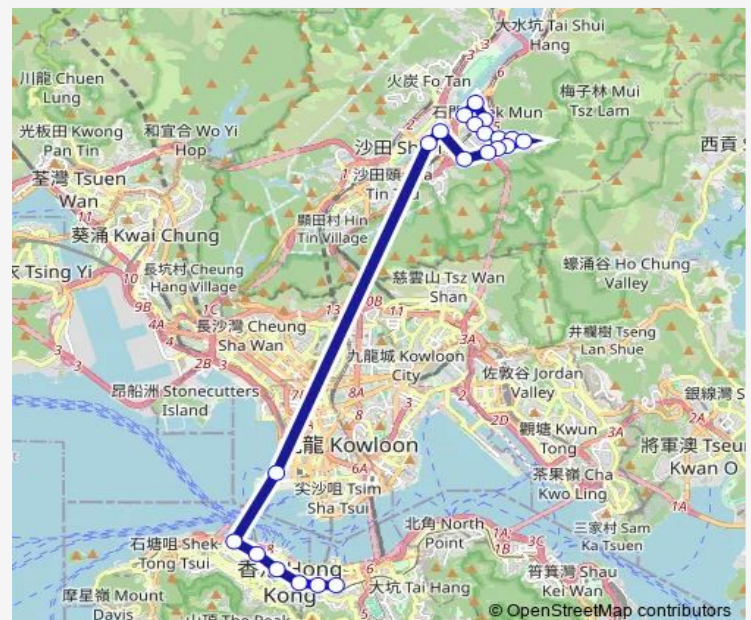

[Kmb+Ctb] Shek MUN Estate BUS Terminus/
Shek MUN Estate[[Kmb] Shek MUN Estate BUS Terminus][Lwb] Shek MUN BUS Terminus — [Ctb] Fleming Road, Hennessy Road[[Kmb+Ctb] Fleming Road/
Fleming Road, Hennessy Road[[Kmb] Fleming Road

Monday	07:19-07:55
Tuesday	07:19-07:55
Wednesday	07:19-07:55
Thursday	07:19-07:55
Friday	07:19-07:55
Saturday	—
Sunday	—

Route info

Direction: [Kmb+Ctb] Shek MUN Estate BUS Terminus/
Shek MUN Estate[[Kmb] Shek MUN Estate BUS Terminus][Lwb] Shek MUN BUS Terminus

Stops: 21

Trip Duration: 1 hour 18 min

980a — Shek MUN Estate - WAN Chai (Fleming Road)

Kwong Yuen Estate, Kwong SIN Street[[Kmb] Banyan House][Lwb] Banyan House

[Ctb] THE Hang Seng University OF Hong Kong, Kwong SIN Street[[Kmb+Ctb] THE Hang Seng University OF Hong Kong/
The Hang Seng University OF Hong Kong, Kwong SIN Street[[Kmb] THE Hang Seng University OF Hong Kong][Lwb] THE Hang Seng University OF Hong Kong