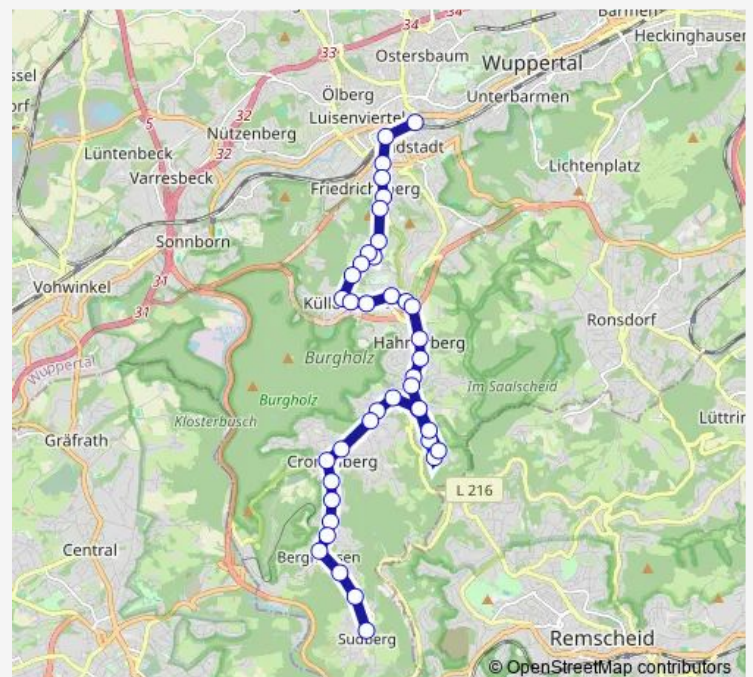

Wuppertal Worringer Straße

Wuppertal Graf-Adolf-Straße

Wuppertal Hatzenbeck

Route schedule

Wuppertal Sudberg — Wuppertal Hbf

Monday —

Tuesday —

Wednesday —

Thursday —

Friday —

Saturday 01:45-04:45

Sunday 01:45-04:45

Route info

Direction: Wuppertal Sudberg

Stops: 26

Trip Duration: 0 hour 22 min

■ NE 7

BusMaps

Wuppertal Klever Platz

Wuppertal Neckarstraße

Wuppertal Weststraße

W-tal Hist. Stadthalle

Wuppertal Hbf

Direction

Wuppertal Hbf — Wuppertal Sudberg

40 stops

[Open route schedule](#)

Wuppertal Hbf

W-tal Hist. Stadthalle

Wuppertal Weststraße

Wuppertal Neckarstraße

Wuppertal Klever Platz