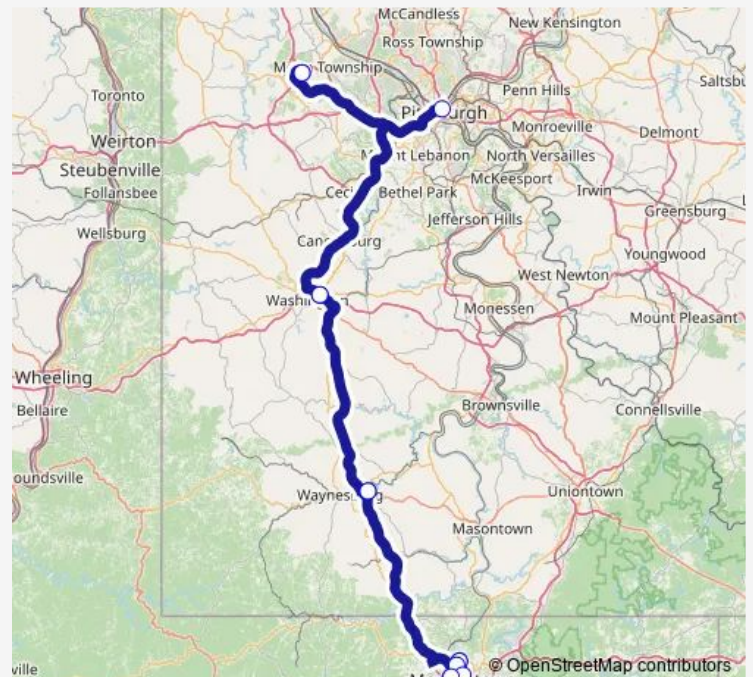

### Direction

Westover Terminal — Mountaineer Station

7 stops

[Open route schedule](#)

Westover Terminal

Fairmont/Gateway Shelter

Clarksburg/White Oaks Shelter

Saltwell

Fairmont/Gateway Shelter

Mylan

Mountaineer Station

### Route schedule

Westover Terminal — Mountaineer Station

Monday 12:30

Tuesday 12:30

Wednesday 12:30

Thursday 12:30

Friday 12:30

Saturday —

### Route info

Direction: Westover Terminal

Stops: 7

Trip Duration: 2 hour 0 min

RT 29 — Grey Line

**Direction**

Westover Terminal — Westover Terminal

13 stops