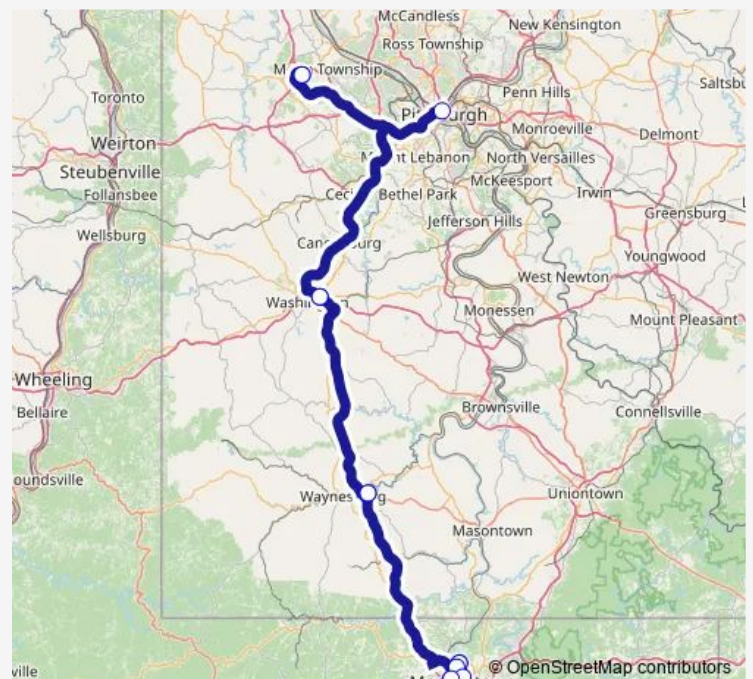

### Direction

Westover Terminal — Mountaineer Station

7 stops

[Open route schedule](#)

Westover Terminal

Fairmont/Gateway Shelter

Clarksburg/White Oaks Shelter

Saltwell

Fairmont/Gateway Shelter

Mylan

Mountaineer Station

### Route schedule

Westover Terminal — Mountaineer Station

Monday 12:30

Tuesday 12:30

Wednesday 12:30

Thursday 12:30

Friday 12:30

Saturday —

### Route info

Direction: Westover Terminal

Stops: 7

Trip Duration: 2 hour 0 min

RT 29 — Grey Line

**Direction**

Westover Terminal — Westover Terminal

13 stops