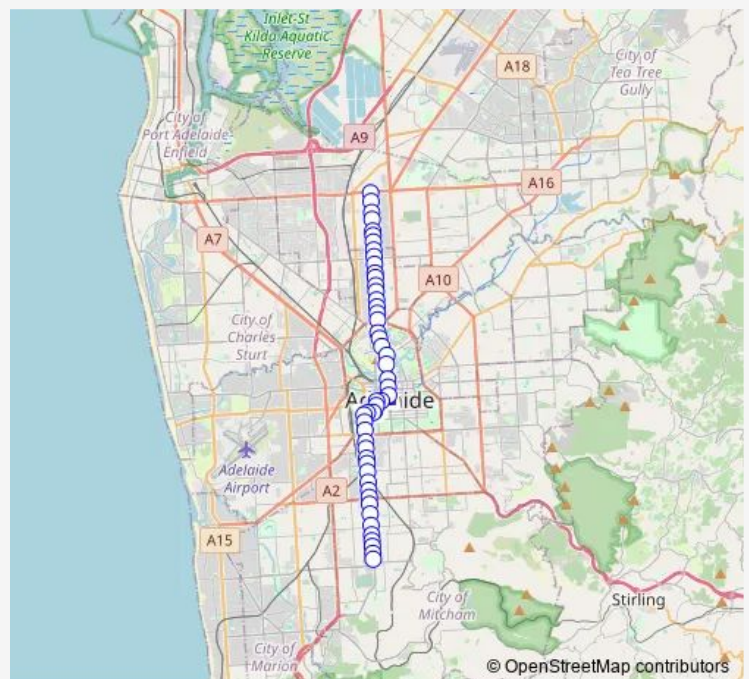

Stop 9 Prospect Rd - East side

Stop 8 Prospect Rd - East side

Stop 7 Prospect Rd - East side

Stop 6 O'Connell St - East side

Stop 5 O'Connell St - East side

Stop 3 O'Connell St - East side

**Route schedule**

Stop 24 Prospect Rd - East side — Stop 17 Goodwood Rd - East side

Monday 09:25-09:50

Tuesday 09:25-09:50

Wednesday 09:25-09:50

Thursday 09:25-09:50

Friday 09:25-09:50

Saturday —

Sunday —

**Route info**

Direction: Stop 24 Prospect Rd - East side

Stops: 50

Trip Duration: 0 hour 53 min

**G10A — Blair Athol to Colonel Light Gardens**

Stop 2 King William Rd - South East side

Stop 1 King William Rd - East side

Stop A2 King William Rd - East side

Stop C2 King William St - East side

Stop E1 King William St - East side

Stop W2 Grote St - South side

Stop W3 Grote St - South side

Stop H1 Morphett St - East side

Stop X1 Sturt St - South side