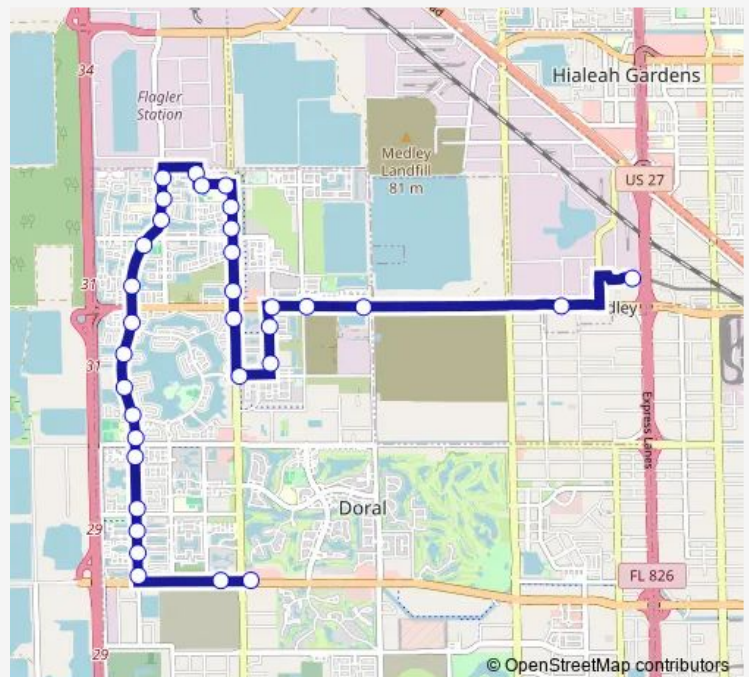

Bus DLOOP3 City of Doral Trolley (Rt. 3)

[Go to website](#)

Direction

NW 41 ST & 107 AV — Palmetto Metrorail Station

33 stops

[Open route schedule](#)

NW 41 ST & 107 AV

PALM SPRINGS MILE SHOPPING CENTER

RONALD REAGAN HIGH SCHOOL

RONALD REAGAN HIGH SCHOOL

ISLANDS OF DORAL II

Route schedule

NW 41 ST & 107 AV — Palmetto Metrorail Station

Monday 06:21-20:54

Tuesday 06:21-20:54

Wednesday 06:21-20:54

Thursday 06:21-20:54

Friday 06:21-20:54

Saturday 07:13-18:24

Sunday —

Route info

Direction: NW 41 ST & 107 AV

Stops: 33

Trip Duration: 0 hour 32 min

DLOOP3 — City of Doral Trolley (Rt. 3)

LEEWARD

ANTILLES

NW 107 AVE@ NW 76TH LN

NW 107 AVE@NW 41 ST BANK OF AMERICA

NW 66TH ST @ NW 107TH AVE

NW 104TH AVE @ NW 67TH ST

NW 104TH AVE @ NW 72ND ST