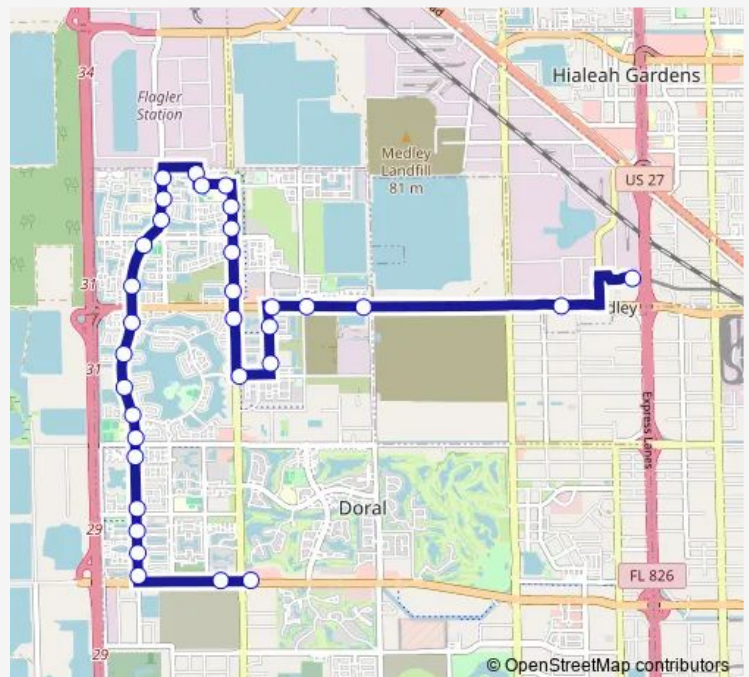

Bus Dloop3 City of Doral Trolley (Rt. 3)

[Go to website](#)

Direction

NW 41 ST & 107 Av — Palmetto Metrorail Station

33 stops

[Open route schedule](#)

NW 41 ST & 107 Av

Palm Springs Mile Shopping Center

Ronald Reagan High School

Ronald Reagan High School

Islands OF Doral li

Route schedule

NW 41 ST & 107 Av — Palmetto Metrorail Station

Monday 06:21-20:54

Tuesday 06:21-20:54

Wednesday 06:21-20:54

Thursday 06:21-20:54

Friday 06:21-20:54

Saturday 07:13-18:24

Sunday —

Route info

Direction: NW 41 ST & 107 Av

Stops: 33

Trip Duration: 0 hour 42 min

Dloop3 — City of Doral Trolley (Rt. 3)

Leeward

Antilles

NW 107 Ave@ NW 76th Ln

NW 107 Ave@Nw 41 ST Bank OF America

NW 66th ST @ NW 107th Ave

NW 104th AVE @ NW 67th St

NW 104th AVE @ NW 72nd St