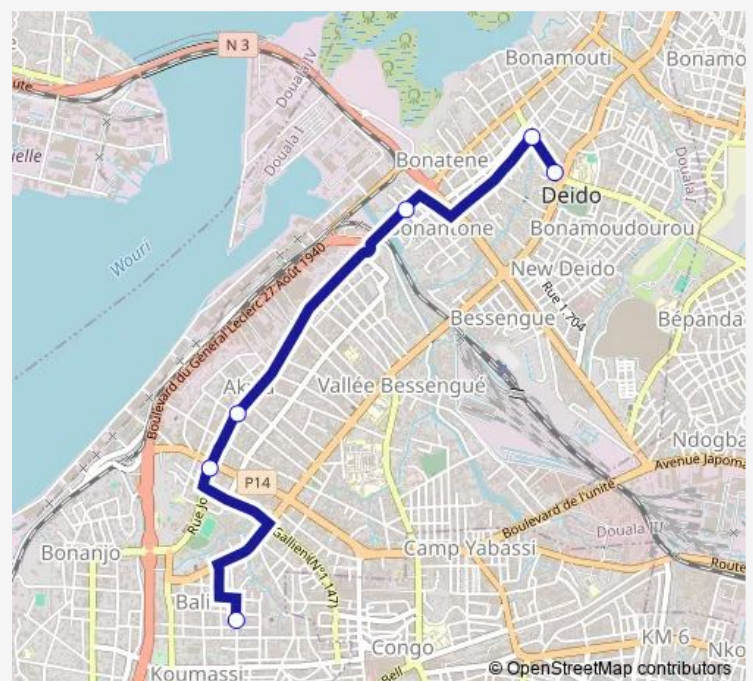

Communal Taxi Service Ancien Sectariat Bali to Ecole Publique deido

[Go to website](#)

Direction

Ancien Sectariat Bali — Hôpital de district de Deido

6 stops

[Open route schedule](#)

Ancien Sectariat Bali

Soudanaise, Rue Joss

Russian Consulate

Coin Rue Dibamba et Boulevard De La Liberte

Ecole Maternelle Bilingue

Hôpital de district de Deido

Route schedule

Ancien Sectariat Bali — Hôpital de district de Deido

Monday	11:51
Tuesday	11:51
Wednesday	11:51
Thursday	11:51
Friday	11:51
Saturday	11:51
Sunday	11:51

Route info

Direction: Ancien Sectariat Bali

Stops: 6

Trip Duration: 0 hour 25 min

■ Ancien Sectariat Bali to Ecole Publique deido

Communal Taxi Service time schedules and route maps are available in an offline PDF at busmaps.com. Use the busmaps.com website to see live bus times, train schedule or subway schedule, and step-by-step directions for all public transit in Douala