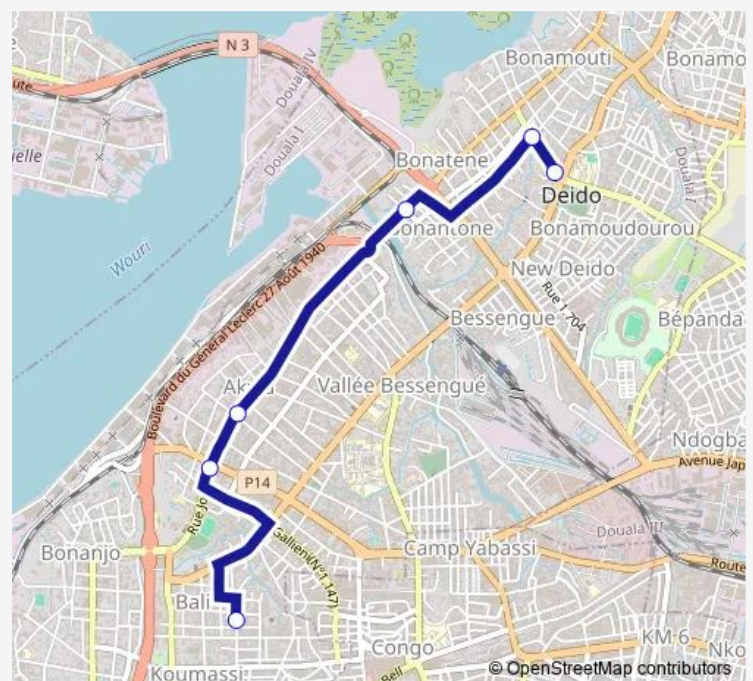

### Direction

Ancien Sectariat Bali — Hôpital de district de Deido

6 stops

[Open route schedule](#)

Ancien Sectariat Bali

Soudanaise, Rue Joss

Russian Consulate

Coin Rue Dibamba et Boulevard De La Liberte

### Route schedule

Ancien Sectariat Bali — Hôpital de district de Deido

Monday	11:51
Tuesday	11:51
Wednesday	11:51
Thursday	11:51
Friday	11:51
Saturday	11:51
Sunday	11:51

### Route info

Direction: Ancien Sectariat Bali

Stops: 6

Trip Duration: 0 hour 25 min

Ancien Sectariat Bali to Ecole Publique deido

Communal Taxi Service time schedules and route maps are available in an offline PDF at [busmaps.com](https://busmaps.com). Use the [busmaps.com](https://busmaps.com) website to see live bus times, train schedule or subway schedule, and step-by-step directions for all public transit in Douala