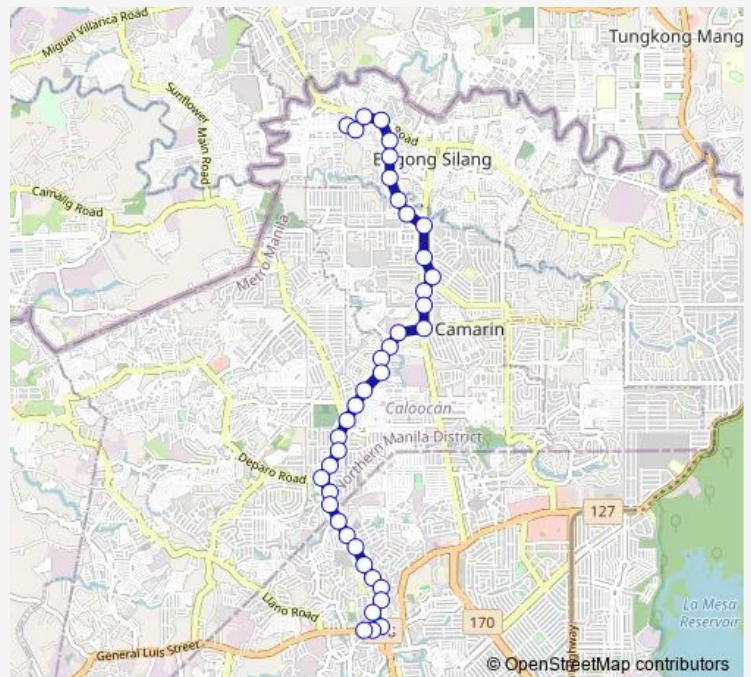

New Lance Center for Education, Zabarte Road, Caloocan City

Zabarte Road / Camarin Road Intersection, Caloocan City

Camarin Road, Caloocan City

Camarin Road / Sampaguita Intersection, Caloocan City

Camarin Road, Caloocan City

Camarin Road, Caloocan City

Camarin Road, Caloocan City

Route schedule

Un named Road near Langit Road, Caloocan City — General Luis / Gold Intersection, Caloocan City

Monday 00:00

Tuesday 00:00

Wednesday 00:00

Thursday 00:00

Friday 00:00

Saturday 00:00

Sunday 00:00

Route info

Direction: Un named Road near Langit Road, Caloocan City

Stops: 39

Trip Duration: 0 hour 39 min

■ Bagong Silang - Novaliches (TP) via Susano

Camarin Road, Caloocan City

Camarin Road, Caloocan City

Camarin Road, Caloocan City

Camarin Road near Gemini Interserction, Caloocan City

Iglesia ni Kristo, Camarin Road, Caloocan City