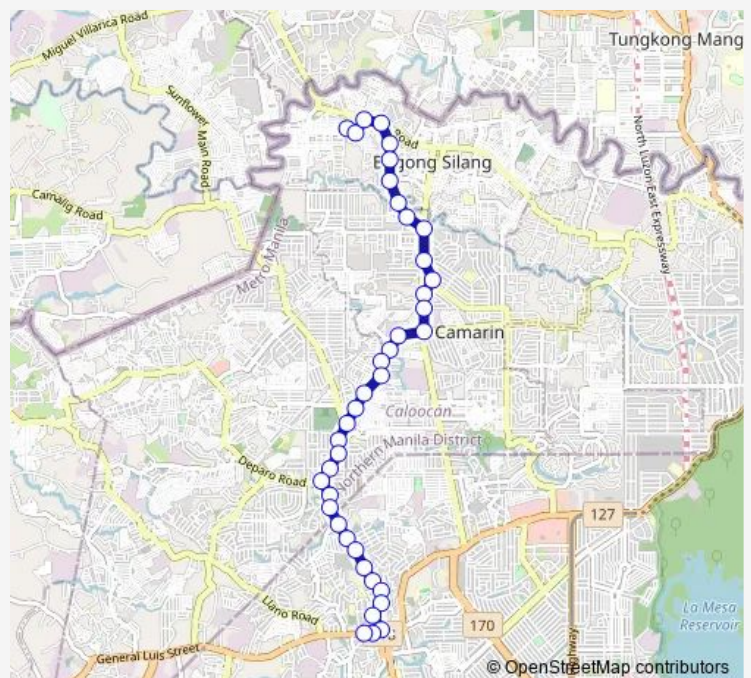

New Lance Center for Education, Zabarte Road, Caloocan City

Zabarte Road / Camarin Road Intersection, Caloocan City

Camarin Road, Caloocan City

Camarin Road / Sampaguita Intersection, Caloocan City

Camarin Road, Caloocan City

Camarin Road, Caloocan City

Camarin Road, Caloocan City

Route schedule

Un named Road near Langit Road, Caloocan City — General Luis / Gold Intersection, Caloocan City

Monday 00:00

Tuesday 00:00

Wednesday 00:00

Thursday 00:00

Friday 00:00

Saturday 00:00

Sunday 00:00

Route info

Direction: Un named Road near Langit Road, Caloocan City

Stops: 39

Trip Duration: 0 hour 39 min

■ Bagong Silang - Novaliches (TP) via Susano

Camarin Road, Caloocan City

Camarin Road, Caloocan City

Camarin Road, Caloocan City

Camarin Road near Gemini Interserction, Caloocan City

Iglesia ni Kristo, Camarin Road, Caloocan City