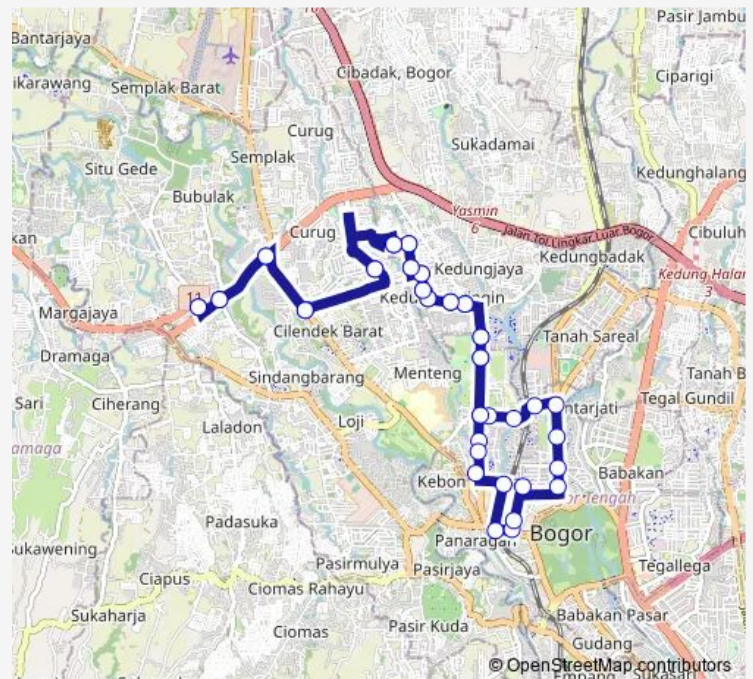

Stasiun Bogor

### Route schedule

Terminal Bubulak — Terminal Bubulak

Monday 00:00-23:50

Tuesday 00:00-23:50

Wednesday 00:00-23:50

Thursday 00:00-23:50

Friday 00:00-23:50

Saturday 00:00-23:50

### Route info

Direction: Terminal Bubulak

Stops: 47

Trip Duration: 0 hour 46 min

Bank BJB - Stasiun Bogor

Bank BRI Bogor

Pasar Anyar

RS. Salak Bogor