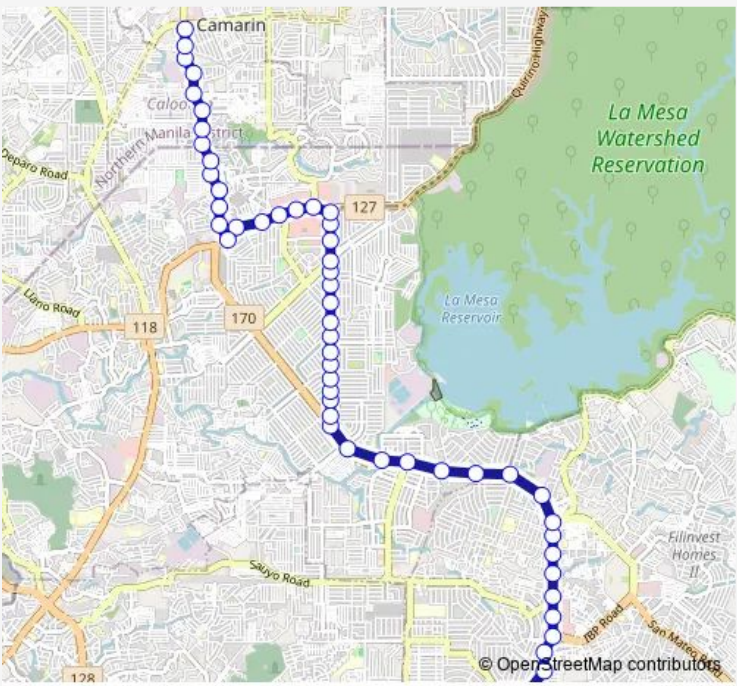

- Commonwealth Avenue / Capitol Homes Drive Intersection, Quezon City
- Our Lady of Mercy School, 14.680409, 121.084434
- Commonwealth Avenue, Quezon City
- Commonwealth Avenue / Llang-Llang, Quezon City
- Batasan Road / Commonwealth Avenue Intersection, Quezon City
- Commonwealth Avenue, Quezon City
- Commonwealth Avenue / Kalayaan A Intersection, Quezon City
- Commonwealth Avenue, Quezon City
- Commonwealth Avenue, Quezon City
- Commonwealth Avenue, Quezon City
- Commonwealth Avenue / IBP Road Intersection, Quezon City
- Commonwealth Avenue, Quezon City
- Commonwealth Avenue / Dona Carmen Intersection, Quezon City
- Commonwealth Avenue / Winston Intersection, Quezon City
- Commonwealth Avenue / Pearl Intersection, Quezon City
- Commonwealth Avenue, Quezon City

Route schedule

Commonwealth Avenue / Capitol Homes Drive Intersection, Quezon City — St Claire College of Caloocan, Zabarte Road, Caloocan City

Monday	00:00
Tuesday	00:00
Wednesday	00:00
Thursday	00:00
Friday	00:00
Saturday	00:00
Sunday	00:00

Route info

Direction: Commonwealth Avenue / Capitol Homes Drive Intersection, Quezon City

Stops: 53

Trip Duration: 1 hour 3 min

Commonwealth Avenue / Fairlane Intersection, Quezon City

Total Fairview, Commonwealth Avenue, Quezon City

Regalado Highway / Commonwealth Avenue Intersection, Quezon City

Regalado Highway, Quezon City

Regalado Highway / Burbank Intersection Quezon City

Regalado Highway, Quezon City

Regalado Highway, Quezon City