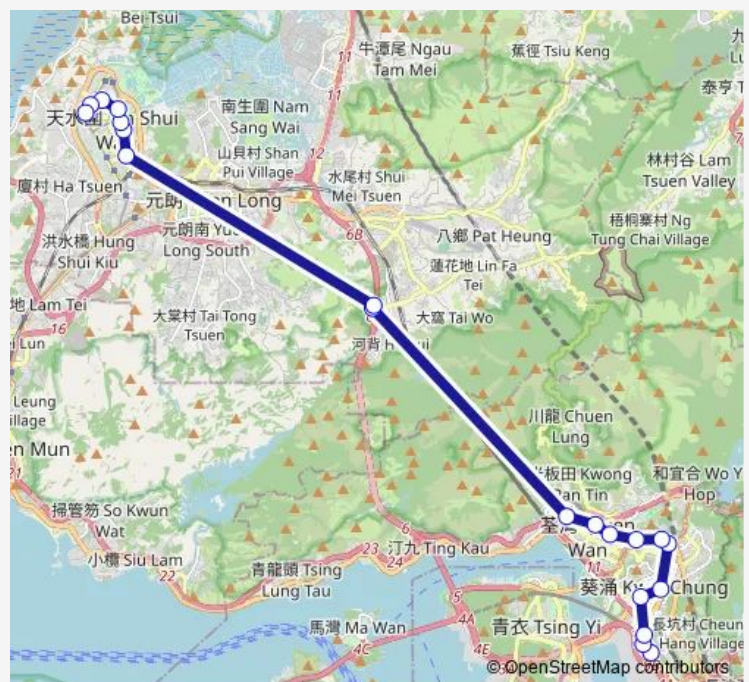

[Kmb] Tsuen King Circuit Flyover|[Lwb] Tsuen King Circuit Flyover

[Kmb] TAI LAM Tunnel Bbi

[Ctb] TAI LAM Tunnel Toll Plaza|[Kmb] TAI LAM Tunnel Bbi|[Lwb] TAI LAM Tunnel Bbi

[Ctb] YIU Fung House TIN YIU Estate, TIN Shing Road|[Kmb] YIU Fung House TIN YIU Estate|[Lrtfeeder] LR TIN TSZ Stop|[Lwb] YIU Fung House TIN YIU Estate

[Ctb] Kenswood Court Kingswood Villas, TIN Lung Road|[Kmb] Kenswood Court|[Lrtfeeder] Kenswood Court, TIN Lung Road|[Lwb] Kenswood Court

Route schedule

[Kmb] CHO YIU Chuen BUS Terminus — [Ctb] TIN YAN Estate|[Kmb] TIN YAN Estate BUS Terminus|[Lrtfeeder] TIN YAN Estate BUS Terminus

Route info

Direction: [Kmb] CHO YIU Chuen BUS Terminus

Stops: 20

Trip Duration: 0 hour 59 min

269m — TIN YAN Estate - CHO Yiu

[Ctb] Lynwood Court Kingswood Villas, TIN Kwai Road[[Kmb] Lynwood Court[[Lrtfeeder] Lynwood Court, TIN Kwai Road[[Lwb] Lynwood Court