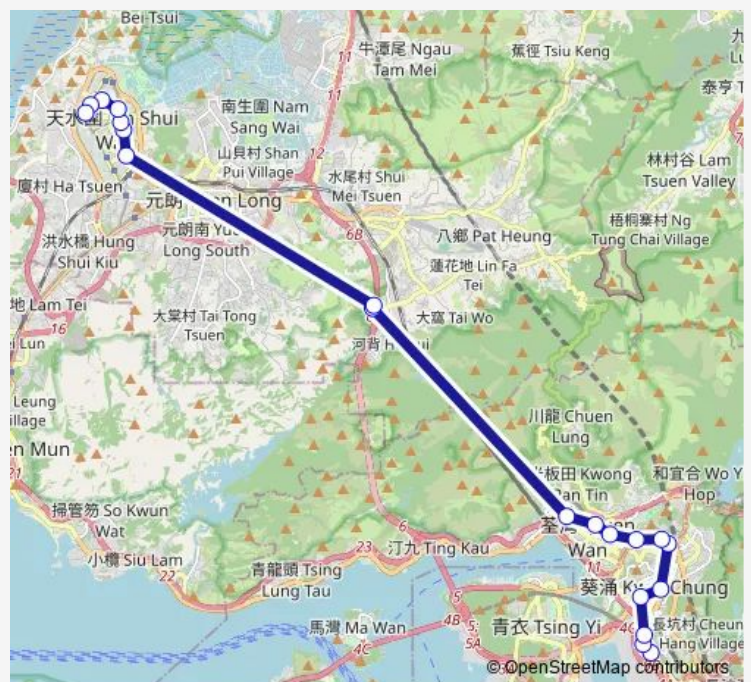

### Route info

Direction: [Kmb] CHO YIU Chuen BUS Terminus

Stops: 20

Trip Duration: 1 hour 2 min

269M — TIN YAN Estate - CHO Yiu

[Ctb] Lynwood Court Kingswood Villas, TIN Kwai Road[[Kmb] Lynwood Court[[Lrtfeeder] Lynwood Court, TIN Kwai Road[[Lwb] Lynwood Court