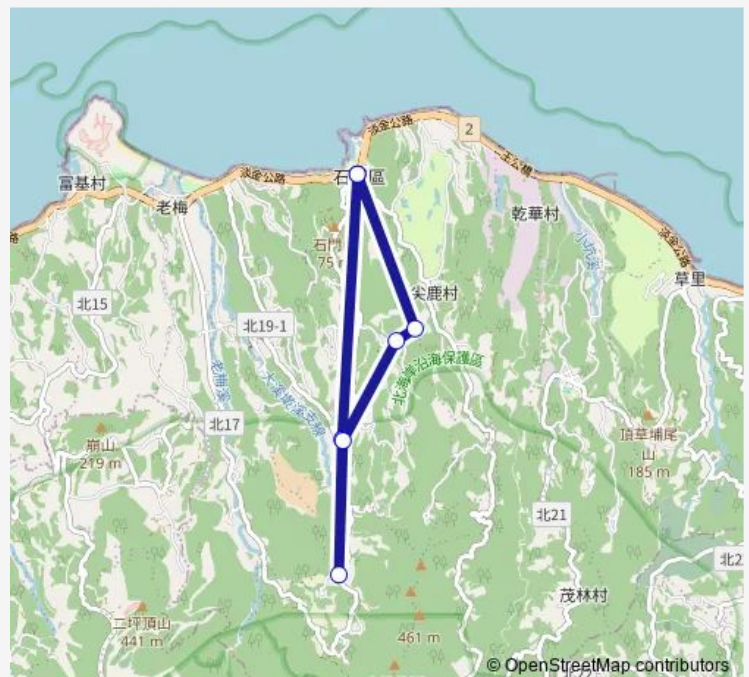

### Route schedule

石門區公所 — 石門區公所

Monday 08:00

Tuesday 08:00

Wednesday 08:00

Thursday 08:00

Friday 08:00

Saturday —

### Route info

Direction: 石門區公所

Stops: 7

Trip Duration: 16 hour 0 min

F151-0800 — 石門區公所-石門區公所

F151-0800 Bus time schedules and route maps are available in an offline PDF at [busmaps.com](https://busmaps.com). Use the [busmaps.com](https://busmaps.com) website to see live bus times, train schedule or subway schedule, and step-by-step directions for all public transit in Taipei