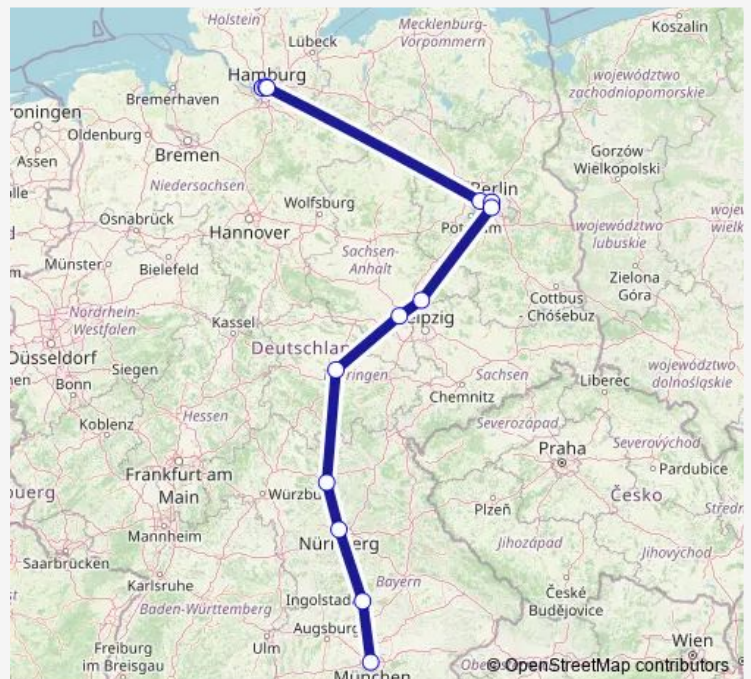

Rail ICE 703

[Go to website](#)

Direction

Hamburg-Altona — München Hbf

13 stops

[Open route schedule](#)

Hamburg-Altona

Hamburg Dammtor

Hamburg Hbf

Berlin-Spandau

Berlin Hbf (tief)

Berlin Südkreuz

Bitterfeld

Halle(Saale)Hbf

Erfurt Hbf

Bamberg

Nürnberg Hbf

Ingolstadt Hbf

München Hbf

Route schedule

Hamburg-Altona — München Hbf

Monday 09:37

Tuesday 09:37

Wednesday 09:37

Thursday 09:37

Friday 07:21-09:37

Saturday 07:21

Sunday 07:21

Route info

Direction: Hamburg-Altona

Stops: 13

Trip Duration: 6 hour 41 min