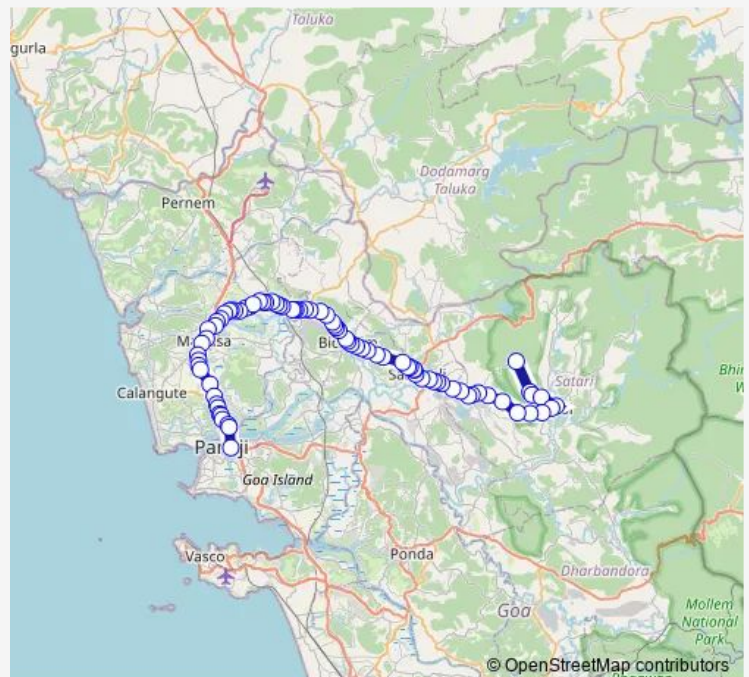

Route schedule

Zarme — Panaji KTC Bus Stand

Monday	14:15
Tuesday	14:15
Wednesday	14:15
Thursday	14:15
Friday	14:15
Saturday	14:15
Sunday	14:15

Route info

Direction: Zarme

Stops: 83

Trip Duration: 2 hour 20 min

The schedule is provided in the local timezone. Times with "(+1)" indicate departures on the next day.

PDF file created on 2025-01-16

2024 BusMaps.com - All Rights Reserved