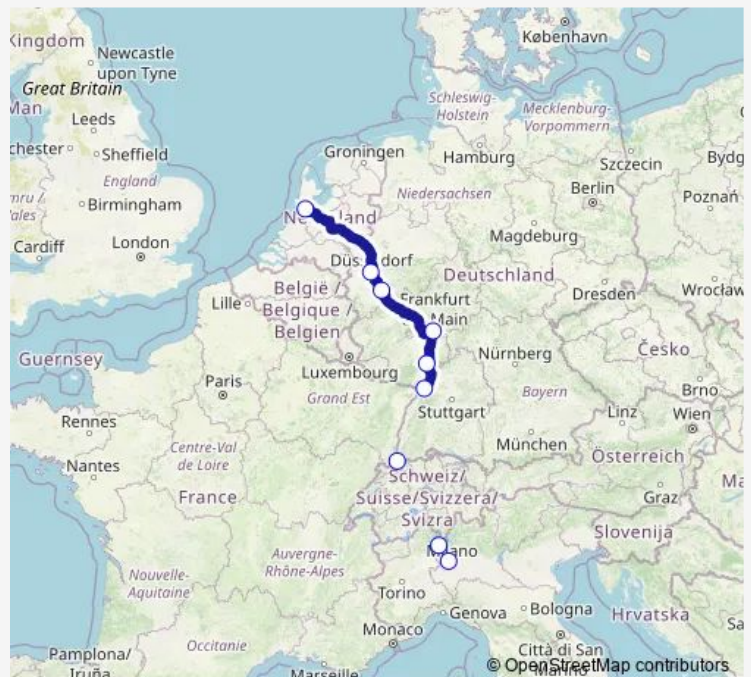

Bus Flixbus N487 Amsterdam - Milan

[Go to website](#)

Direction

Amsterdam Sloterdijk — Milan (Lampugnano bus station)

9 stops

[Open route schedule](#)

Amsterdam Sloterdijk

Düsseldorf central bus station

Cologne Airport CGN (Terminal 2)

Frankfurt central train station

Mannheim central bus station

Karlsruhe central train station

Basel SBB (Meret Oppenheim-Street)

Varese

Milan (Lampugnano bus station)

Route schedule

Amsterdam Sloterdijk — Milan (Lampugnano bus station)

Monday 22:45

Tuesday 22:45

Wednesday 22:45

Thursday 22:45

Friday 22:45

Saturday 22:45

Sunday 22:45

Route info

Direction: Amsterdam Sloterdijk

Stops: 9

Trip Duration: 16 hour 20 min

Flixbus N487 — Amsterdam - Milan

Direction

Milan (Lampugnano bus station) — Amsterdam Sloterdijk

9 stops