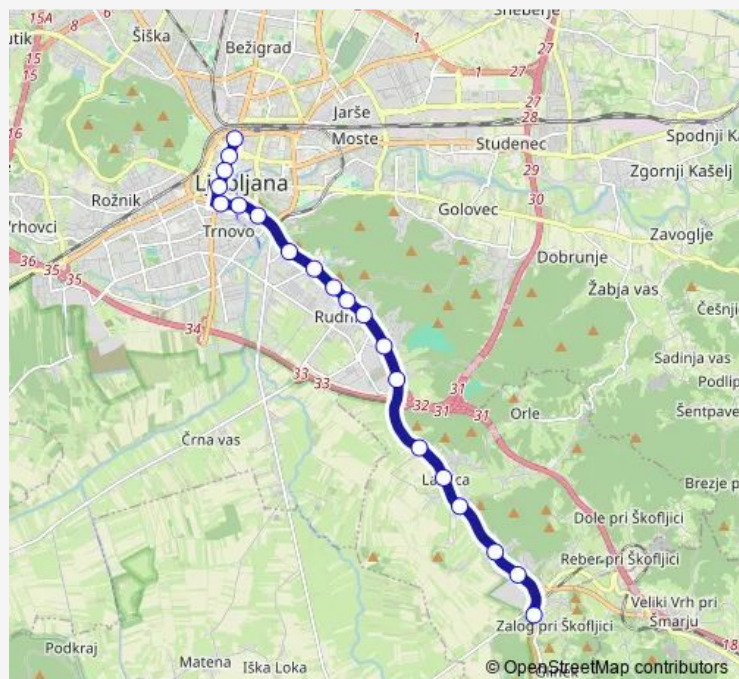

### Route schedule

Škofljica obrač. — Bavarski dvor

Monday 21:12

Tuesday 21:12

Wednesday 21:12

Thursday 21:12

Friday 21:12

Saturday —

### Route info

Direction: Škofljica obrač.

Stops: 22

Trip Duration: 0 hour 25 min

N3B

BusMaps