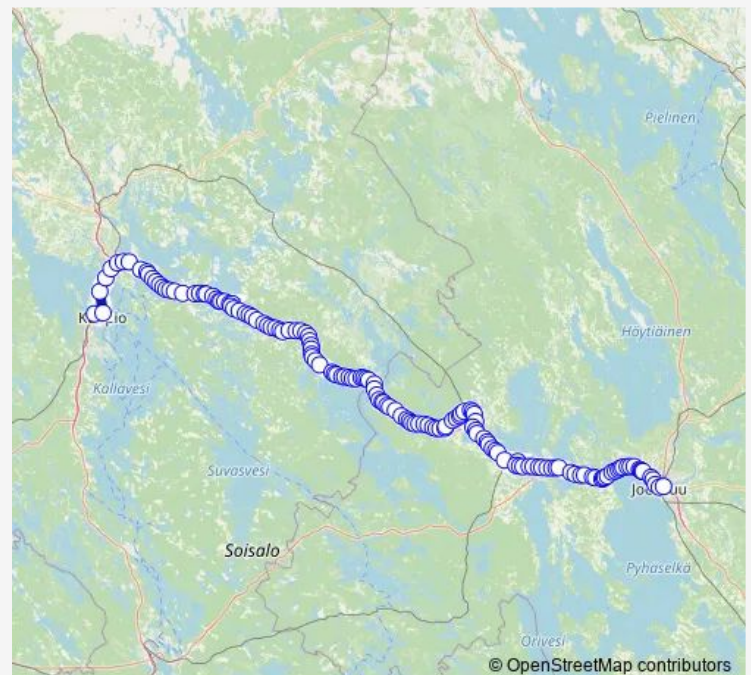

Thursday 07:10

Friday 07:10

Saturday —

Sunday —

Route info

Direction: Kuopio, linja-autoasema

Stops: 146

Trip Duration: 2 hour 35 min