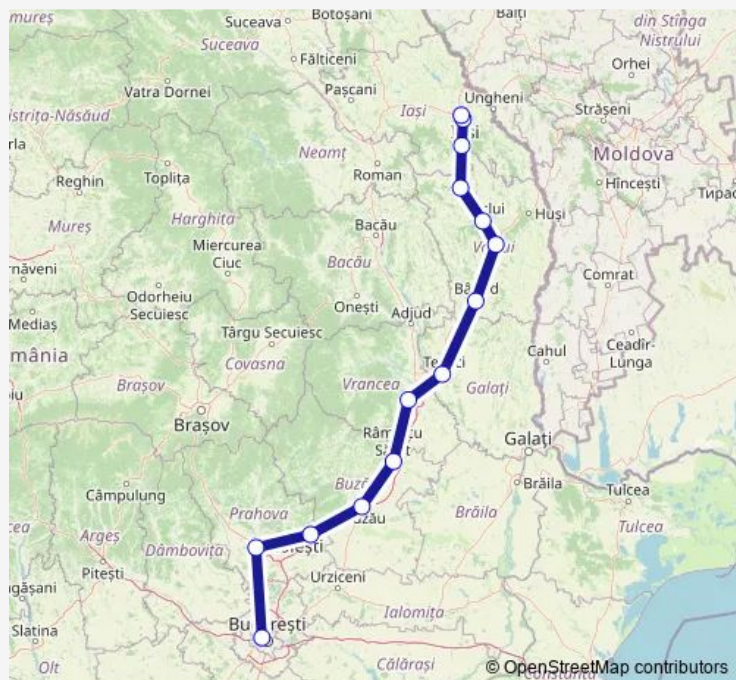

Rail IR-N: București Nord Gr.A - Iași IR-N: București Nord Gr.A - Ploiești Sud - Mizil - Buzău - Râmnicu Sărat - Focșani - Tecuci - Bârlad - Crasna - Vaslui - Buhăiești - Bârnova Hm. - Nicolina - Iași

Buzău

Râmnicu Sărat

Focșani

Tecuci

Bârlad

Crasna

Vaslui

Buhăiești

Bârnova Hm.

Nicolina

Iași

Route schedule

București Nord Gr.A — Iași

Monday	22:50
Tuesday	22:50
Wednesday	22:50
Thursday	22:50
Friday	22:50
Saturday	22:50
Sunday	22:50

Route info

Direction: București Nord Gr.A

Stops: 14

Trip Duration: 6 hour 36 min

IR-N: București Nord Gr.A - Iași Rail time schedules and route maps are available in an offline PDF at busmaps.com. Use the busmaps.com website to see live bus times, train schedule or subway schedule, and step-by-step directions for all public transit in Iași