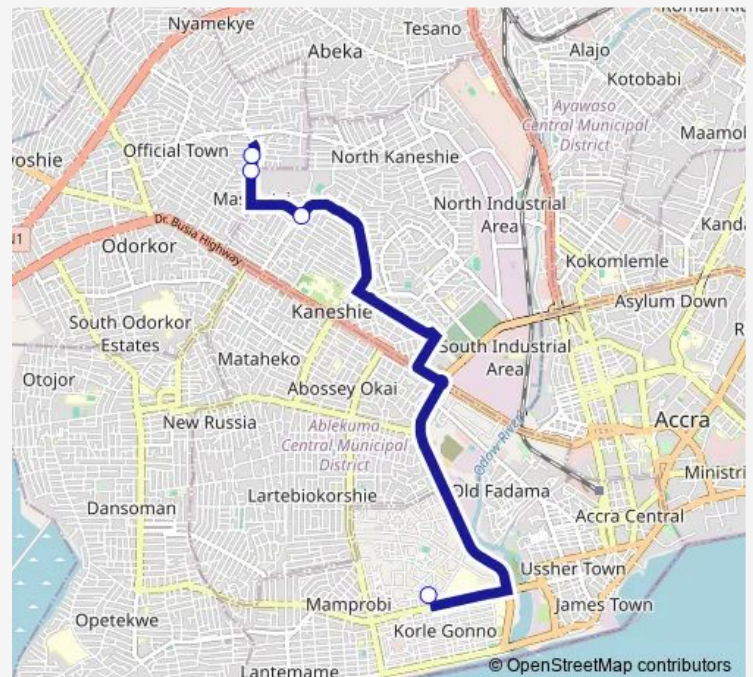

## Bus 306A Korle Bu Station to Darkuman Station

[Go to website](#)

### Direction

Terminal Korle Bu Station — Terminal Darkuman Station

4 stops

[Open route schedule](#)

Terminal Korle Bu Station

Factory

Quarters 306

Terminal Darkuman Station

### Route schedule

Terminal Korle Bu Station — Terminal Darkuman Station

Monday 08:12

Tuesday 08:12

Wednesday 08:12

Thursday 08:12

Friday 08:12

Saturday 08:12

### Route info

Direction: Terminal Korle Bu Station

Stops: 4

Trip Duration: 1 hour 21 min

■ 306A — Korle Bu Station to Darkuman Station

306A Bus time schedules and route maps are available in an offline PDF at [busmaps.com](https://busmaps.com). Use the [busmaps.com](https://busmaps.com) website to see live bus times, train schedule or subway schedule, and step-by-step directions for all public transit in Accra