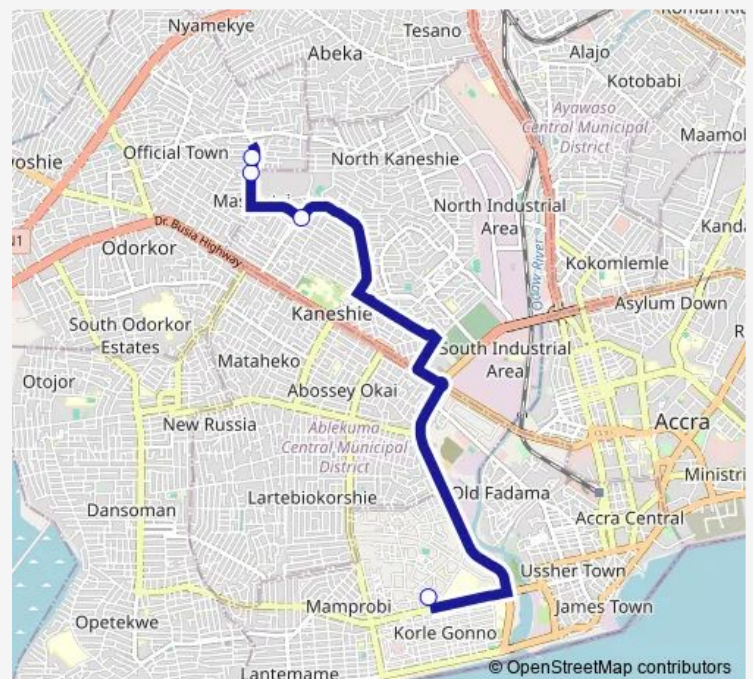

Quarters 306

Terminal Darkuman Station

Route schedule

Terminal Korle Bu Station — Terminal Darkuman Station

Monday 08:12

Tuesday 08:12

Wednesday 08:12

Thursday 08:12

Friday 08:12

Saturday 08:12

Sunday 08:12

Route info

Direction: Terminal Korle Bu Station

Stops: 4

Trip Duration: 1 hour 21 min

■ 306a — Korle Bu Station to Darkuman Station

306a Bus time schedules and route maps are available in an offline PDF at busmaps.com. Use the busmaps.com website to see live bus times, train schedule or subway schedule, and step-by-step directions for all public transit in Accra