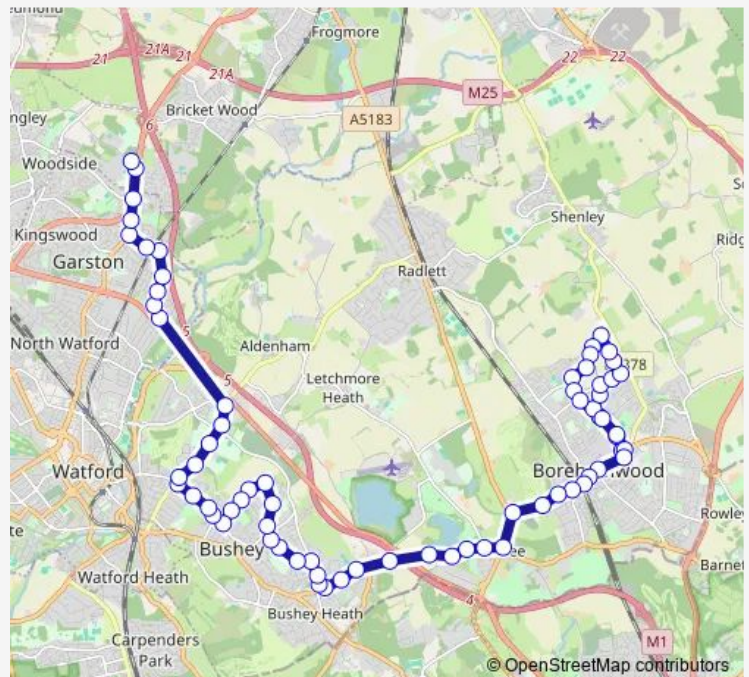

### Direction

Tesco — St Michael's RC School

71 stops

[Open route schedule](#)

- Tesco
- Elstree Studios
- St Teresa's School
- Aberford Road
- Brook Road
- Crown Road
- Digswell Close
- Reston Path
- Thirsk Road
- Thirsk Road footpath
- Redwood Rise
- Stanborough Avenue
- Ayot Path
- Stilton Path
- Greenside
- Torworth Road
- Leeming Road
- Warenford Way
- Aberford Road
- St Teresa's School
- Elstree Studios

### Route schedule

Tesco — St Michael's RC School

Monday	06:48
Tuesday	06:48
Wednesday	06:48
Thursday	06:48
Friday	06:48
Saturday	—
Sunday	—

### Route info

Direction: Tesco

Stops: 71

Trip Duration: 1 hour 27 min

306A — Garston, St Michaels School - Borehamwood

Tesco

Furzehill Road

Glenhaven Avenue

Elstree & Borehamwood Railway Station

Deacon's Hill Road

Barham Avenue

Knowl Way

Elstree Hill North

Watling Court

Aldenham Road

The Fishery Inn