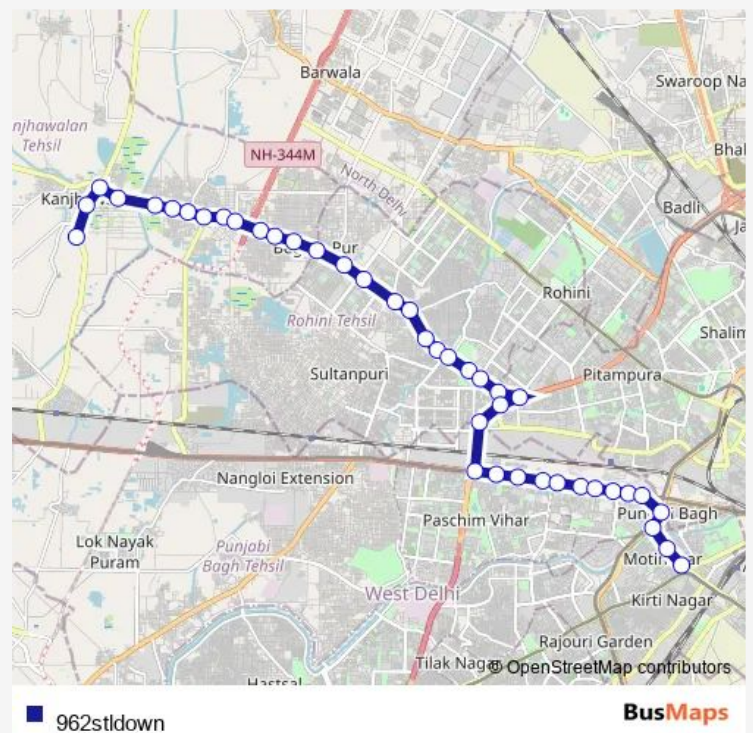

Thursday 04:30-14:04

Friday 04:30-14:04

Saturday 04:30-14:04

Sunday 04:30-14:04

Route info

Direction: Kanjhawala Depot (Narela Road)

Stops: 41

Trip Duration: 1 hour 21 min