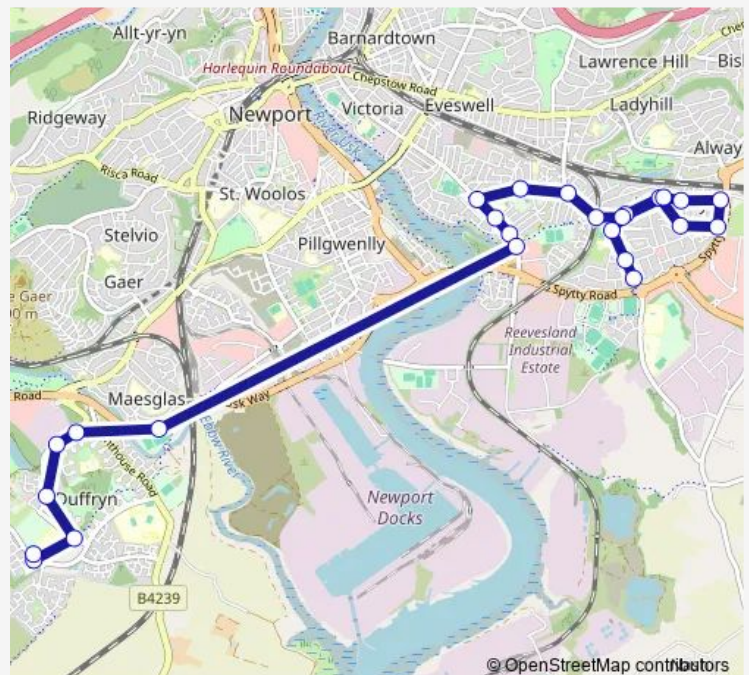

### Route info

Direction: Nash Drive

Stops: 25

Trip Duration: 0 hour 33 min

■ SJ5 — Nash Road - St Joseph's RC High School

Nightingale Court

Sandpiper Way

Morgraig Avenue