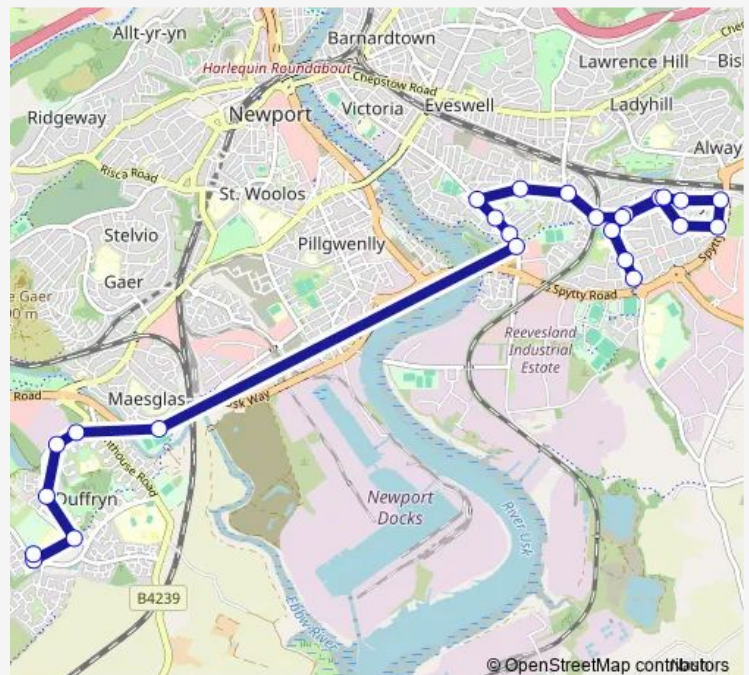

Thursday 08:00

Friday 08:00

Saturday —

Sunday —

Route info

Direction: Nash Drive

Stops: 25

Trip Duration: 0 hour 33 min

■ SJ5 — Nash Road - St Joseph's RC High School

Nightingale Court

Sandpiper Way

Morgraig Avenue

St Joseph's RC High School

Direction

St Joseph`s RC High School — Nash Drive

24 stops

[Open route schedule](#)

St Joseph`s RC High School

Asda Petrol Station

Sandpiper Way

Nightingale Court

Kestrel Way

Swallow Way

Docks Way Middle