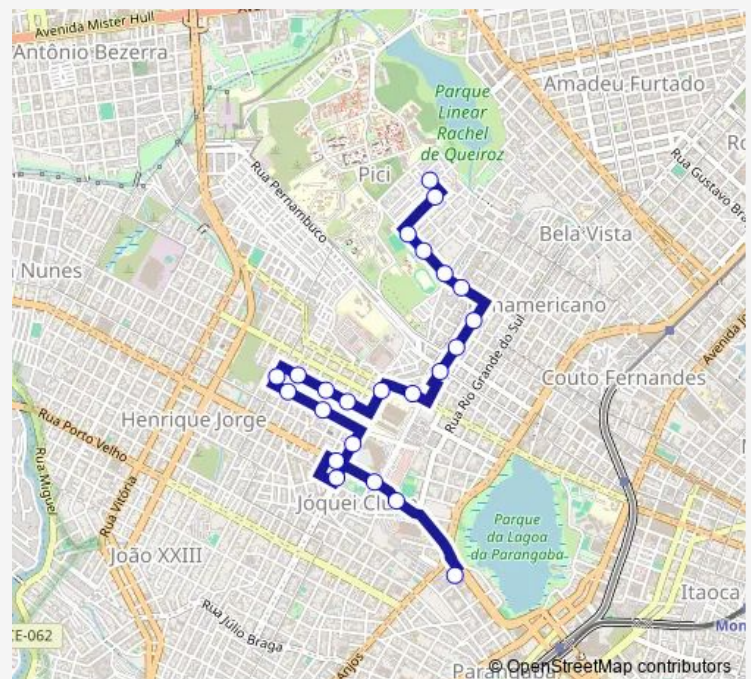

RUA Gonçalves Alves Rodrigues, 601

RUA Gonçalves Rodrigues, 375

RUA Goncala A Rodrigues, 247

Route schedule

Praça Terminal Lagoa, Sn — RUA Alvares Maciel, 1035

Monday 05:20-23:10

Tuesday 05:20-23:10

Wednesday 05:20-23:10

Thursday 05:20-23:10

Friday 05:20-23:10

Saturday 05:20-23:10

Sunday 05:20-23:10

Route info

Direction: Praça Terminal Lagoa, Sn

Stops: 22

Trip Duration: 0 hour 22 min

■ 394-Parque Universitários/Lagoa — Parque Universitários/Lagoa

Direction

RUA Alvares Maciel, 1035 — Praça Terminal Lagoa, Sn

23 stops

[Open route schedule](#)

RUA Alvares Maciel, 1035

RUA Alagoas, 378

RUA Piaui, 1646

Tuesday 05:00-22:50

Wednesday 05:00-22:50

Thursday 05:00-22:50

Friday 05:00-22:50

Saturday 05:00-22:48

Sunday 05:00-22:48

Route info

Direction: RUA Alvares Maciel, 1035