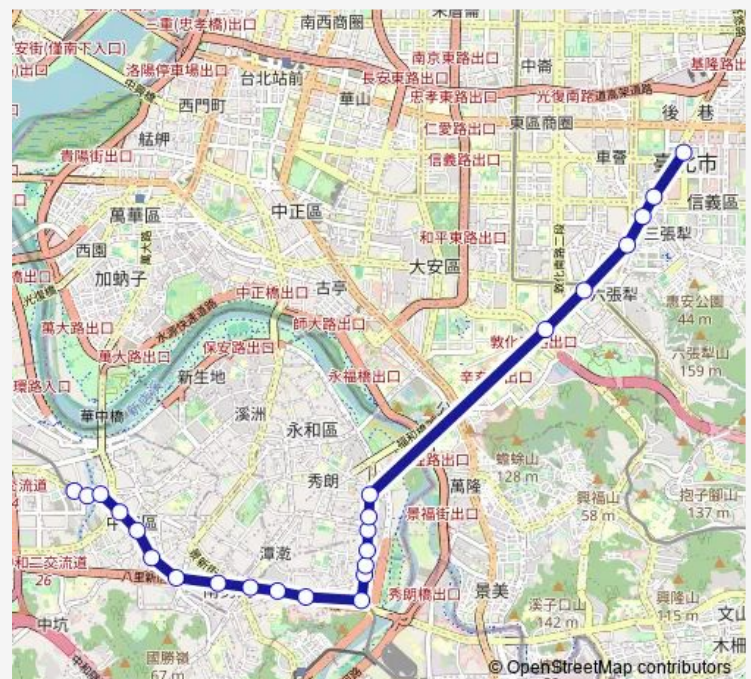

和平高中

捷運六張犁站(基隆路)

三興國小(臨江街觀光夜市)

Route schedule

中和保養廠 — 市政府(市府)

Monday 06:55

Tuesday 06:55

Wednesday 06:55

Thursday 06:55

Friday 06:55

Saturday —

Sunday —

Route info

Direction: 中和保養廠

Stops: 24

Trip Duration: 17 hour 5 min

■ 通勤12 — 中和-臺北市政府

吳興街口

世貿中心(基隆路)

市政府(市府)

通勤12 Bus time schedules and route maps are available in an offline PDF at busmaps.com. Use the busmaps.com website to see live bus times, train schedule or subway schedule, and step-by-step directions for all public transit in Taipei