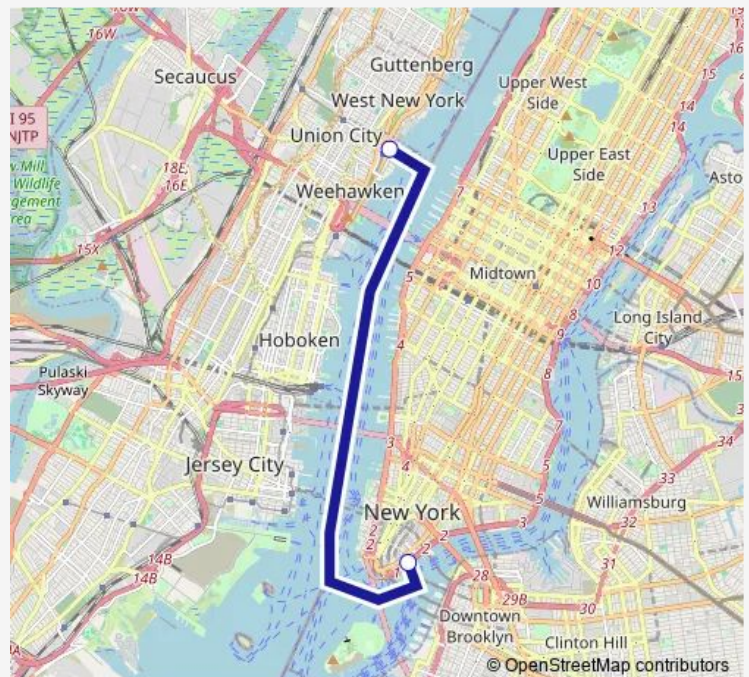

### Direction

Pier 11 / Wall St. — Port Imperial / Weehawken

2 stops

[Open route schedule](#)

Pier 11 / Wall St.

Port Imperial / Weehawken

### Route schedule

Pier 11 / Wall St. — Port Imperial / Weehawken

Monday	06:18-20:00
Tuesday	06:18-20:00
Wednesday	06:18-20:00
Thursday	06:18-20:00
Friday	06:18-20:00
Saturday	—
Sunday	—

### Route info

Direction: Pier 11 / Wall St.

Stops: 2

Trip Duration: 0 hour 30 min

Port Imperial / Weehawken and Pier 11 / Wall St.

**Direction**

Port Imperial / Weehawken — Pier 11 / Wall St.

2 stops

[Open route schedule](#)

Port Imperial / Weehawken

Pier 11 / Wall St.

**Route schedule**

Port Imperial / Weehawken — Pier 11 / Wall St.

Monday	06:00-19:40
Tuesday	06:00-19:40
Wednesday	06:00-19:40
Thursday	06:00-19:40
Friday	06:00-19:40
Saturday	—
Sunday	—