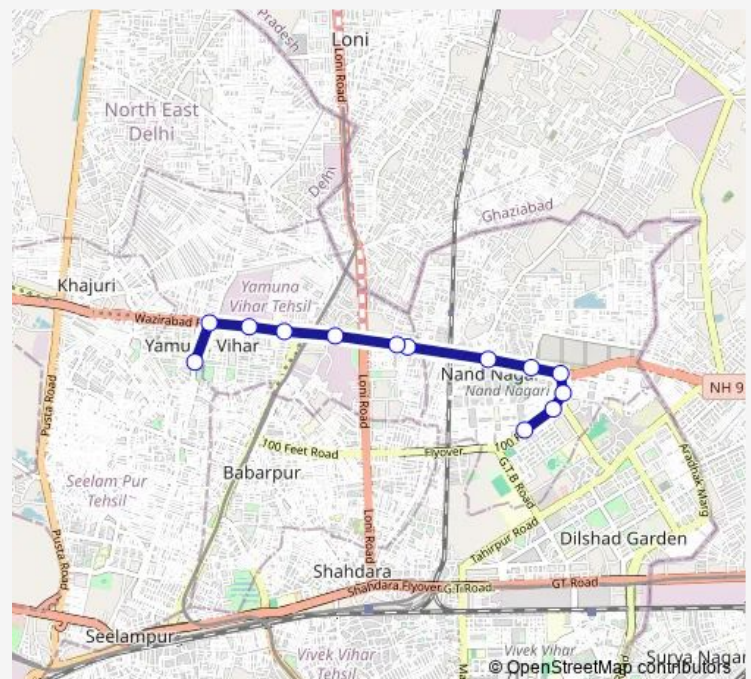

Bus 244stldown

[Go to website](#)

Direction

Nand Nagari Terminal — Yamuna Vihar Cluster Depot

13 stops

[Open route schedule](#)

Nand Nagari Terminal

Nand Nagari E-Block

C 4 Yamuna Vihar

Yamuna Vihar Brijpuri

Yamuna Vihar Cluster Depot

Route schedule

Nand Nagari Terminal — Yamuna Vihar Cluster Depot

Monday 19:40-23:40

Tuesday 19:40-23:40

Wednesday 19:40-23:40

Thursday 19:40-23:40

Friday 19:40-23:40

Saturday 19:40-23:40

Sunday 19:40-23:40

Route info

Direction: Nand Nagari Terminal

Stops: 13

Trip Duration: 0 hour 21 min