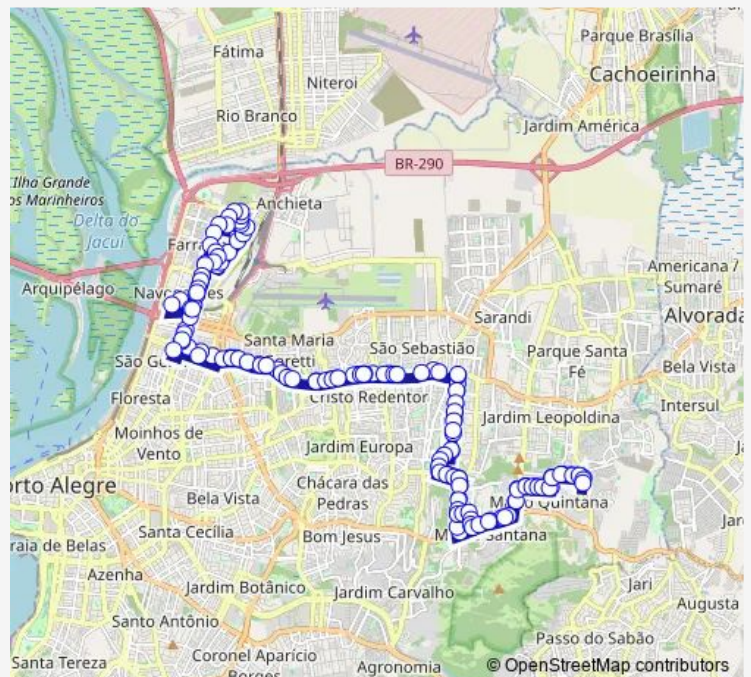

TEN ARY Tarrago DF 1054

**Route schedule**

Fumaca AL 1145 — Fumaca DF 997

Monday 04:55-22:40

Tuesday 04:55-22:40

Wednesday 04:55-22:40

Thursday 04:55-22:40

Friday 04:55-22:40

Saturday 06:00-22:15

Sunday 06:30-21:00

**Route info**

Direction: Fumaca AL 1145

Stops: 157

Trip Duration: 1 hour 40 min

B55 — Protasio / Humaita

Alberto Pasqualini 1380