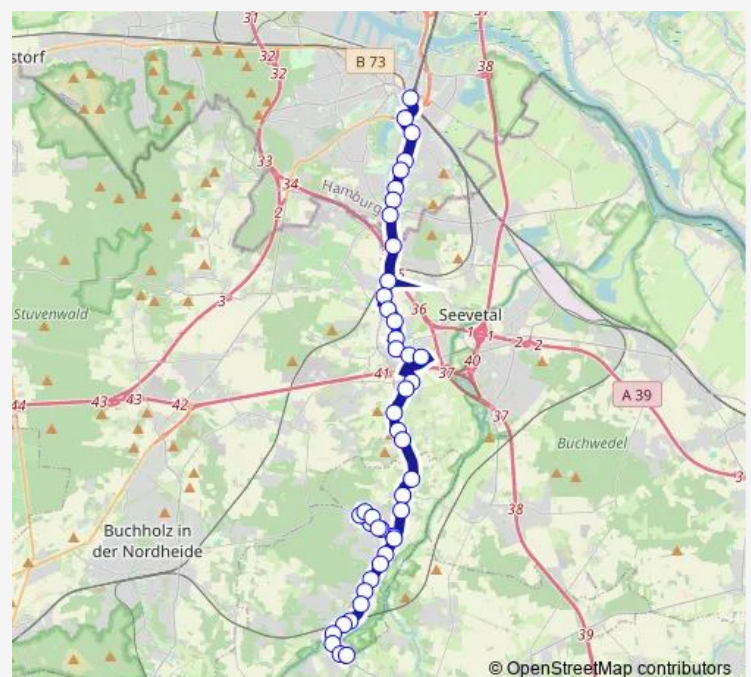

Route schedule

Hittfeld, Rieselwiesen — Bf. Harburg

Monday 15:07-19:07

Tuesday 15:07-19:07

Wednesday 15:07-19:07

Thursday 15:07-19:07

Friday 15:07-19:07

Saturday —

Sunday —

Route info

Direction: Hittfeld, Rieselwiesen

Stops: 18

Trip Duration: 0 hour 24 min

Direction

Bf. Harburg — Jesteburg, Freibad

44 stops

[Open route schedule](#)

Bf. Harburg

Reeseberg

Winsener Straße (Nord)

Freudenthalweg

Am Frankenberg

Buchholzer Weg

Rönneburger Kirchweg